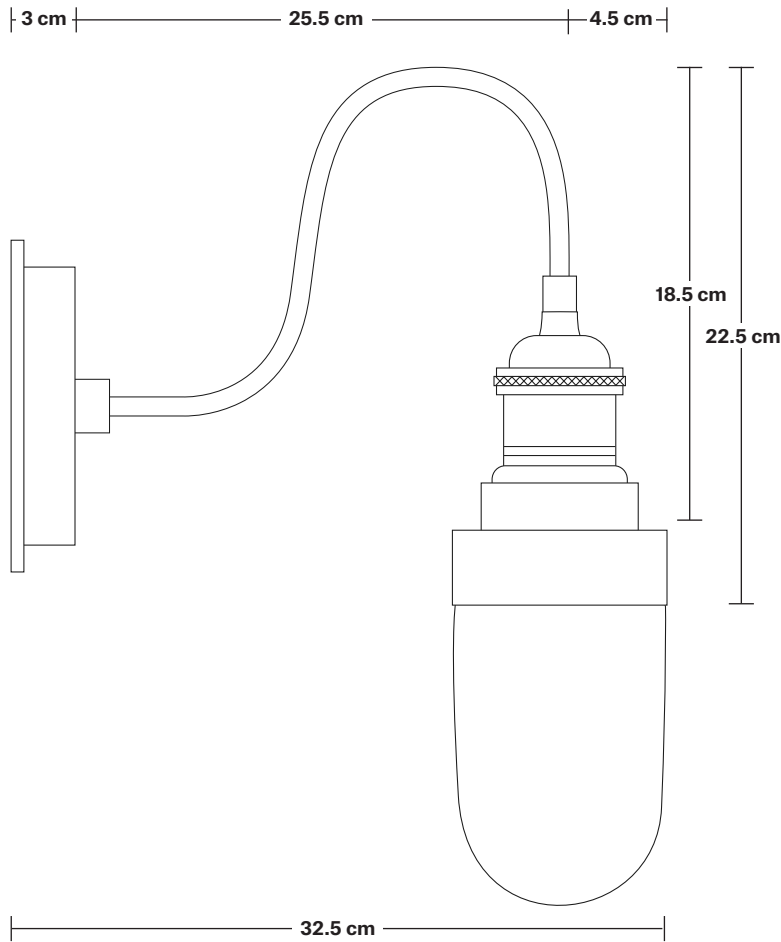

Swan Neck Outdoor & Bathroom Wall Light

Product Code: SN-IP65-WL

H: 37.5 cm x W: 13.5 cm x D: 32.5 cm

SPECIFICATIONS

We meet all UK and EU lighting and safety regulations.

Our products are hand finished to ensure an authentic vintage look and therefore they may vary slightly from those shown in the images.

Bulb required: Standard screw (E27) fitting, max 40W.

Weight: 1 kg

INFORMATION

Finishes: Brass, Pewter, Copper.

Ready to be installed, installation required.

Wall mount screws not included.

Wall rose: Pewter.

IP rating: IP65 with glass

DIMENSIONS

Holder Diameter: 32.5 cm / 12.8"

Holder Height: 22.5 cm / 8.9"

Wall Rose Diameter: 13.5 cm / 5.3"

Wall Rose Depth: 3 cm / 1.2"

Swan Neck Outdoor & Bathroom Wall Light - Copper

Swan Neck Outdoor & Bathroom Wall Light - Copper

Swan Neck Outdoor & Bathroom Wall Light - Copper

SN-IP65-WL-C
