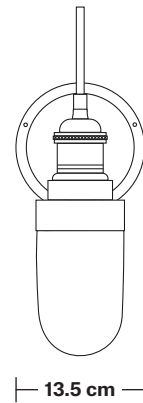

Swan Neck Outdoor & Bathroom Wall Light

Product Code: SN-IP65-WL

H: 37.5 cm x W: 13.5 cm x D: 32.5 cm

SPECIFICATIONS

We meet all UK and EU lighting and safety regulations.

Our products are hand finished to ensure an authentic vintage look and therefore they may vary slightly from those shown in the images.

Bulb required: Standard screw (E27) fitting, max 40W.

Weight: 1 kg

INFORMATION

Finishes: Brass, Pewter, Copper.

Ready to be installed, installation required.

Wall mount screws not included.

Wall rose: Pewter.

IP rating: IP65 with glass

DIMENSIONS

Holder Diameter: 32.5 cm / 12.8"

Holder Height: 22.5 cm / 8.9"

Wall Rose Diameter: 13.5 cm / 5.3"

Wall Rose Depth: 3 cm / 1.2"

Swan Neck Outdoor & Bathroom Wall Light - Copper