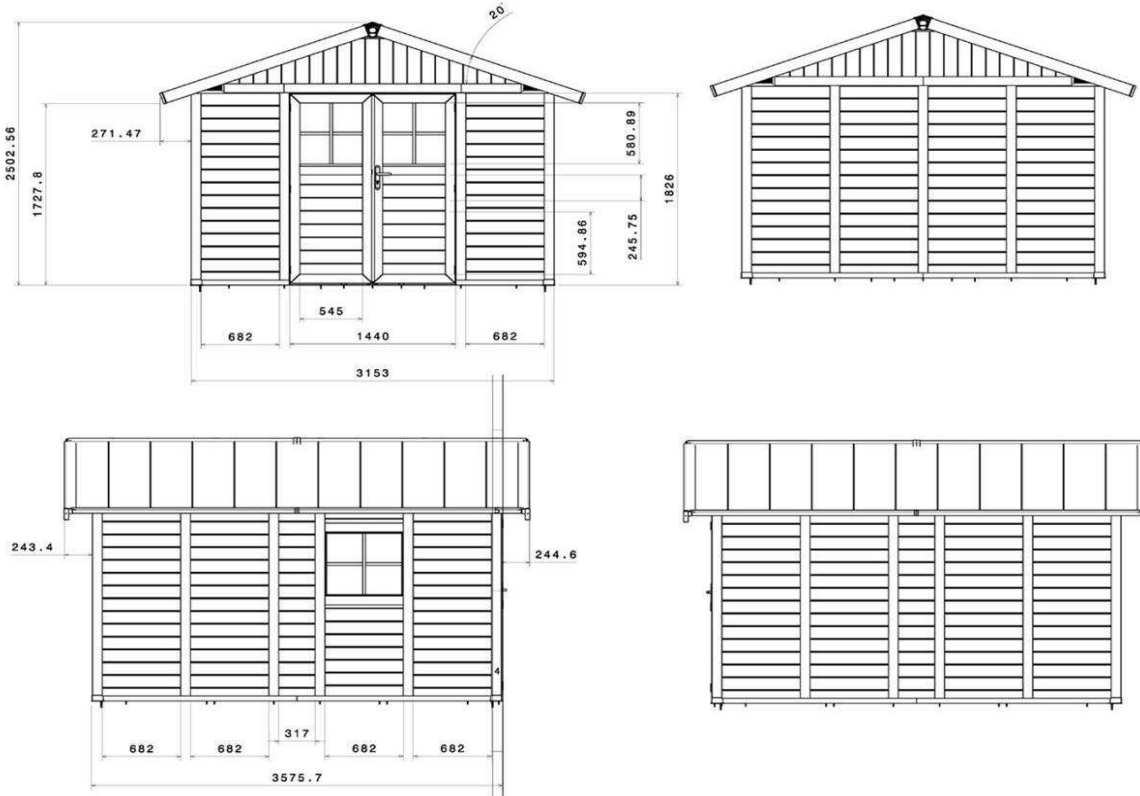

#### Red boards + white pole

Art.-Nr: 23011242

Gencod: 3100038120064

Dimensions (roof included)		3,70 x 4,07 m
Overall dimensions		3,15 x 3,555 m
Outside surface area		11,2 m <sup>2</sup>
Inside surface area		10,6 m <sup>2</sup>
Wall thickness		26 mm
Wall height		1,88 m
Ridge height		2,50 m
Roof		worked PVC boards
Roof slope		20° - 36 %
Roof colour		green grey
Glass doors	2	0,72 x 1,80 m
Glass size	2	L 0,562 x H 0,595 m
Lock type	1	handle and lock
Stab beetles	1	L 0,682 x H 0,609 m
Weight		275 Kg
Concrete slab*		Yes (at least 10 cm thick)*
Materials		PVC + metal windows
Included accessories		Attachment kit - 6 lengths of 56cm
Options		Anchoring kit Canopy Attachment kit

# Garden Home

Deco 11 - 11,21 m<sup>2</sup>

## Technical plans

Sample dimensions provided for information purposes only (dimensions in mm)