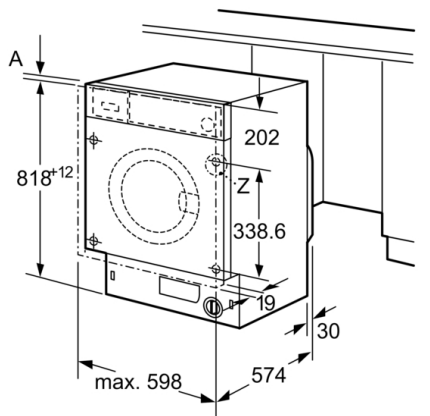

Technical Data

Built-in / Free-standing: Built-in
 Door hinge: Left
 Color / Material body: White
 Length electrical supply cord: 210 cm
 Height of the appliance: 818 mm
 Dimensions of the product: 818x596x544 mm
 Wheels: No
 Net weight: 76.1 kg
 Drum volume: 55 l
 Door Frame: White
 Noise level washing: 41 dB(A) re 1pW
 Connection Rating: 2300 W
 Fuse protection: 10 A
 Voltage: 220-240 V
 Frequency: 50 Hz
 Energy Star Qualified: No
 Cord Included: Yes
 Plug type: GB plug
 Length of supply hose (in): 86.61 "
 Dimensions of the packed product: 34.44 x 25.19 x 25.19
 Net weight: 168.000 lbs
 Gross weight: 170.000 lbs
 Dimensions of the packed product (HxWxD): 875x640x640 mm
 Gross weight: 77.2 kg
 Connection Rating: 2300 W
 Fuse protection: 10 A
 Voltage: 220-240 V
 Frequency: 50 Hz
 Water protection system: Aquastop
 Maximum spin speed: 1400 rpm
 Spin speed options: Variable
 Digital countdown indicator: Yes
 Drying progress indicator: LED, LED-display, Time light
 Energy Efficiency Class: C
 Weighted energy consumption in kWh per 100 washing cycles of eco 40-60 programme: 62 kWh/100 cycles
 Rated capacity, in kg, for the eco programme at full load (EU 2017/1369): 8.0 kg
 The water consumption of the eco programme in liters per cycle: 45 l
 Duration of eco 40-60 programme in hours and mins at rated capacity: 3:26 h
 Spin-drying efficiency class of eco 40-60 programme: B
 Airborne acoustical noise emission class: A
 Airborne acoustical noise emissions : 66 dB(A) re 1pW

Technical Information

- Fully integrated
- Large white door with 130° opening and 30 cm porthole
- Furniture door is reversible
- Height adjustment with cardanDrive
- adjustable base height: 15 cm
- adjustable base depth: 6.5 cm

**Series 8, Built-in washing machine, 8 kg,
max. 1400 rpm
WIW28502GB**

measurements in mm

Z detail

measurements in mm

measurements in mm

measurements in mm