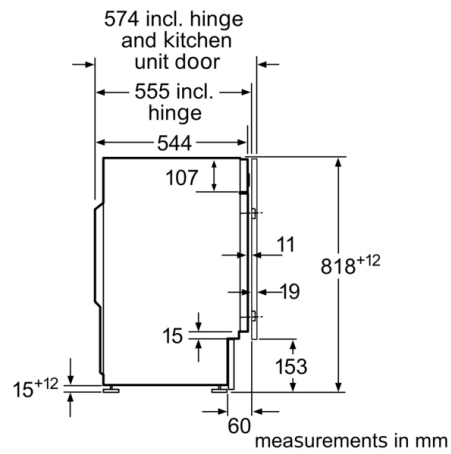

Technical Data

Built-in / Free-standing: Built-in
 Door hinge: Left
 Color / Material body: White
 Length electrical supply cord: 210 cm
 Height of the appliance: 818 mm
 Dimensions of the product: 818x596x544 mm
 Wheels: No
 Net weight: 76.1 kg
 Drum volume: 55 l
 Door Frame: White
 Noise level washing: 41 dB(A) re 1pW
 Connection Rating: 2300 W
 Fuse protection: 10 A
 Voltage: 220-240 V
 Frequency: 50 Hz
 Energy Star Qualified: No
 Cord Included: Yes
 Plug type: GB plug
 Length of supply hose (in): 86.61 "
 Dimensions of the packed product: 34.44 x 25.19 x 25.19
 Net weight: 168.000 lbs
 Gross weight: 170.000 lbs
 Dimensions of the packed product (HxWxD): 875x640x640 mm
 Gross weight: 77.2 kg
 Connection Rating: 2300 W
 Fuse protection: 10 A
 Voltage: 220-240 V
 Frequency: 50 Hz
 Water protection system: Aquastop
 Maximum spin speed: 1400 rpm
 Spin speed options: Variable
 Digital countdown indicator: Yes
 Drying progress indicator: LED, LED-display, Time light
 Energy Efficiency Class: C
 Weighted energy consumption in kWh per 100 washing cycles of eco 40-60 programme: 62 kWh/100 cycles
 Rated capacity, in kg, for the eco programme at full load (EU 2017/1369): 8.0 kg
 The water consumption of the eco programme in liters per cycle: 45 l
 Duration of eco 40-60 programme in hours and mins at rated capacity: 3:26 h
 Spin-drying efficiency class of eco 40-60 programme: B
 Airborne acoustical noise emission class: A
 Airborne acoustical noise emissions : 66 dB(A) re 1pW

Technical Information

- Fully integrated
- Large white door with 130° opening and 30 cm porthole
- Furniture door is reversible
- Height adjustment with cardanDrive
- adjustable base height: 15 cm
- adjustable base depth: 6.5 cm

**Series 8, Built-in washing machine, 8 kg,
max. 1400 rpm
WIW28502GB**

measurements in mm

Z detail

measurements in mm

measurements in mm

measurements in mm