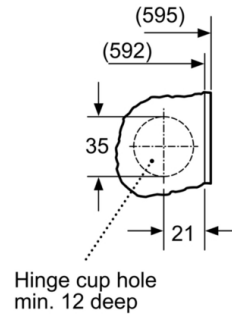

Technical Data

Built-in / Free-standing: Built-in
 Door hinge: Left
 Color / Material body: White
 Length electrical supply cord: 210 cm
 Height of the appliance: 818 mm
 Dimensions of the product: 818x596x544 mm
 Wheels: No
 Net weight: 76.1 kg
 Drum volume: 55 l
 Door Frame: White
 Noise level washing: 41 dB(A) re 1pW
 Connection Rating: 2300 W
 Fuse protection: 10 A
 Voltage: 220-240 V
 Frequency: 50 Hz
 Energy Star Qualified: No
 Cord Included: Yes
 Plug type: GB plug
 Length of supply hose (in): 86.61 "
 Dimensions of the packed product: 34.44 x 25.19 x 25.19
 Net weight: 168.000 lbs
 Gross weight: 170.000 lbs
 Dimensions of the packed product (HxWxD): 875x640x640 mm
 Gross weight: 77.2 kg
 Connection Rating: 2300 W
 Fuse protection: 10 A
 Voltage: 220-240 V
 Frequency: 50 Hz
 Water protection system: Aquastop
 Maximum spin speed: 1400 rpm
 Spin speed options: Variable
 Digital countdown indicator: Yes
 Drying progress indicator: LED, LED-display, Time light
 Energy Efficiency Class: C
 Weighted energy consumption in kWh per 100 washing cycles of eco 40-60 programme: 62 kWh/100 cycles
 Rated capacity, in kg, for the eco programme at full load (EU 2017/1369): 8.0 kg
 The water consumption of the eco programme in liters per cycle: 45 l
 Duration of eco 40-60 programme in hours and mins at rated capacity: 3:26 h
 Spin-drying efficiency class of eco 40-60 programme: B
 Airborne acoustical noise emission class: A
 Airborne acoustical noise emissions : 66 dB(A) re 1pW

**Series 8, Built-in washing machine, 8 kg,
max. 1400 rpm
WIW28502GB**

measurements in mm

Z detail

measurements in mm

measurements in mm

measurements in mm