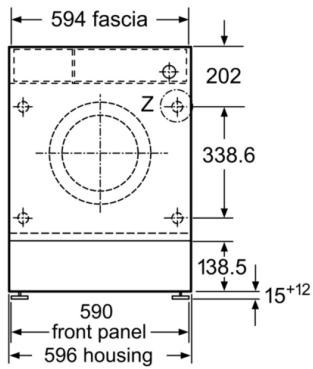

**Series 8, Built-in washing machine, 8 kg,
max. 1400 rpm
WIW28502GB**

measurements in mm