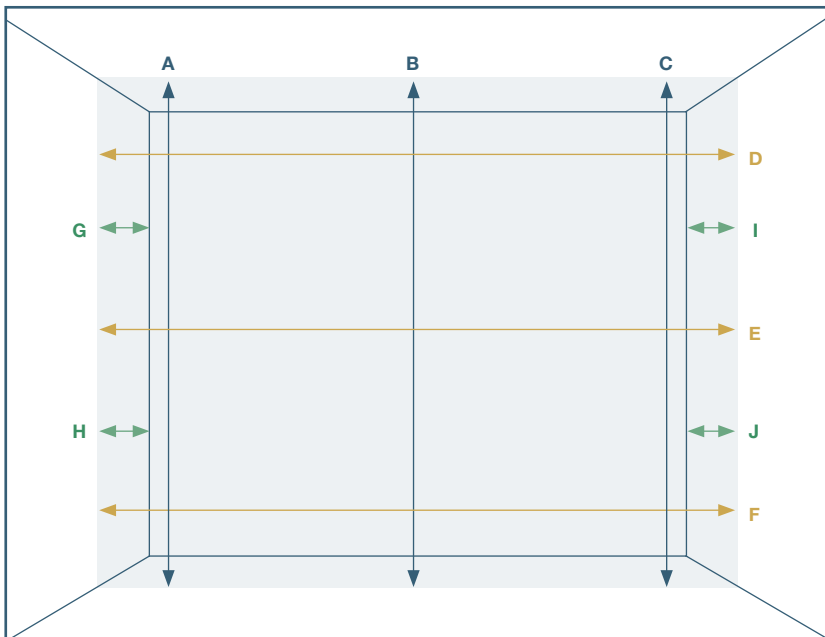

Different fittings

Between - Wall to Wall

Between - Wall to End Panel

Between - End Panel & End Panel

Measurements

Dimensions

Opening Heights

A	mm
B	mm
C	mm

Opening Widths

D	mm
E	mm
F	mm

Opening Depths

G	mm
H	mm
I	mm
J	mm

Recommended Min' depth 620mm