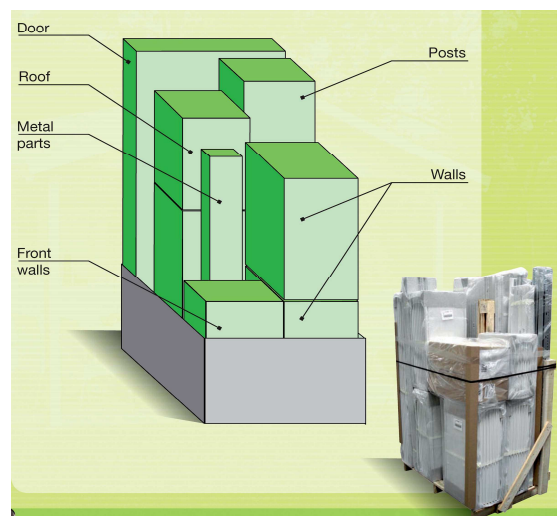

Art.-Nr: 22807137

EAN-Code: 3100038105948

Dimensions (roof included)		3,70 x 2,98 m
Overall dimensions		3,15 x 2,39 m
Outside surface area		7,53 m ²
Inside surface area		7,04 m ²
Wall thickness		26 mm
Wall height		1,88 m
Ridge height		2,50 m
Roof		worked PVC boards
Roof slope		20° - 36 %
Roof colour		green grey
Glass doors	2	0,72 x 1,80 m
Glass size	2	L 0,562 x H 0,272 m
Lock type	1	handle and lock
Stab beetles	2	L 0,682 x H 0,275 m
Weight		215 Kg
Concrete slab*		Yes (at least 10 cm thick)*
Materials		PVC + metal windows
Included accessories		Attachment kit - 6 lengths of 56cm
Options		Anchoring kit Canopy Attachment kit

* Concrete slab not delivered with the shed

Utility

Garden Home

Utility 7,5 - 7,53 m²

Technical plans

Sample dimensions provided for information purposes only (dimensions in mm)

Packaging

	Box height without pallet	Box height with pallet	Box floor width	Box floor length	Box volume	Approximate parcel weight
UTILITY 7,5	2,00 m	2,11 m	0,80 m	1,20 m	2,03 m³	235 Kg

Delivery :	x 1
Number per truck :	x 32

Packaging in individual pallet. Maximum weight of a box: 25 kg

Utility