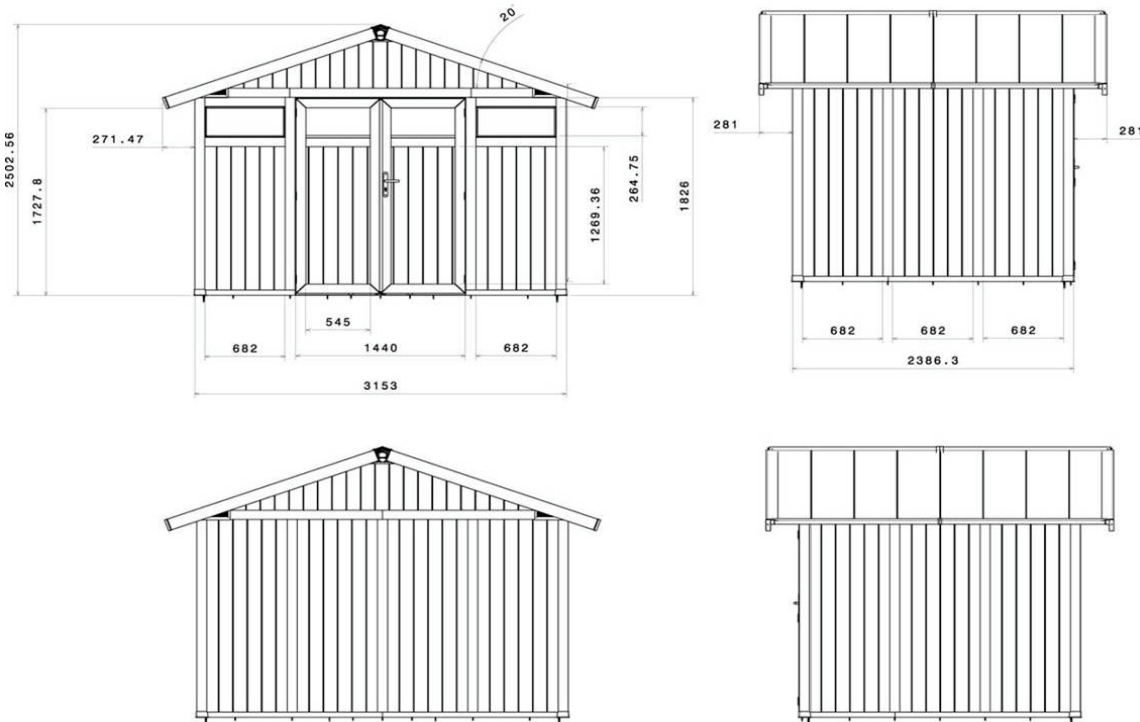

Grosfillex®

Garden Home

Utility 7,5 - 7,53 m²

Description

Green grey boards + white pole

Art.-Nr: 22807138

EAN-Code: 3100038105955

Blue grey boards + white pole

Art.-Nr: 22807137

EAN-Code: 3100038105948

Dimensions (roof included)		3,70 x 2,98 m
Overall dimensions		3,15 x 2,39 m
Outside surface area		7,53 m ²
Inside surface area		7,04 m ²
Wall thickness		26 mm
Wall height		1,88 m
Ridge height		2,50 m
Roof		worked PVC boards
Roof slope		20° - 36 %
Roof colour		green grey
Glass doors	2	0,72 x 1,80 m
Glass size	2	L 0,562 x H 0,272 m
Lock type	1	handle and lock
Stab beetles	2	L 0,682 x H 0,275 m
Weight		215 Kg
Concrete slab*		Yes (at least 10 cm thick)*
Materials		PVC + metal windows
Included accessories		Attachment kit - 6 lengths of 56cm
Options		Anchoring kit Canopy Attachment kit

* Concrete slab not delivered with the shed

Utility

Garden Home

Utility 7,5 - 7,53 m²

Technical plans

Sample dimensions provided for information purposes only (dimensions in mm)

Packaging

	Box height without pallet	Box height with pallet	Box floor width	Box floor length	Box volume	Approximate parcel weight
UTILITY 7,5	2,00 m	2,11 m	0,80 m	1,20 m	2,03 m³	235 Kg

Delivery :	x 1
Number per truck :	x 32

Packaging in individual pallet. Maximum weight of a box: 25 kg

Utility