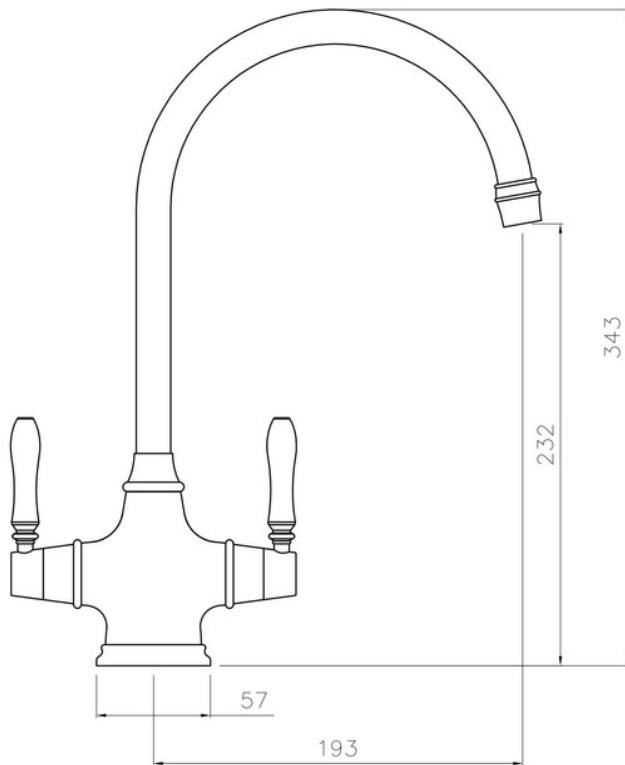

BELFAST DUAL LEVER TAP BRUSHED

Combining modern design with traditional good looks, the Belfast monobloc kitchen tap is the perfect addition to any ceramic sink thanks to its complementary handle design.

- Suitable for all pressure water systems
- Featuring an anti-splash spout with honeycomb aerator design which mixes air with water to emit a water flow with no splash

RANGEmaster
sinks & taps

Overall Height (mm)	343
Spout Reach (mm)	193
Spout Height (mm)	232
Spout Rotation Range	360°
Handle Type	Dual Lever
Colour	Brushed
Bar Pressure Suitability	All Pressure
Min. Bar Pressure	0.30
Max. Bar Pressure	5.50
Mixed Flow Rate at 3 Bar Pressure (l/min)	22.06
Flow Type	Dual Flow
Recommended Hot Water Temperature	46°C
Maximum Hot Water Temperature	70°C
Handle Control	Quarter Turn
Centre Distance (mm)	-
Cartridge Type	Ceramic Disc Cartridge
Aerator Type	Honeycomb Aerator
Inlet Pipes	Copper Rigid Tubes
Anti-Splash Spout	Yes
Pull Out Spray	
WRAS Approved	No
Product Code	TBM1BF/
Barcode	5015834047911

BELFAST DUAL LEVER TAP BRUSHED

TBM1BF/

Technical Drawing

Date of download: April 23, 2021

AGA Rangemaster continuously seeks improvements in specification, design and production of products and thus, alterations take place periodically. Whilst every effort is made to produce up-to date resources, the information included here is intended as a guide. Always refer to the product's installation instructions when fitting, installation work should be completed a professional tradesman.