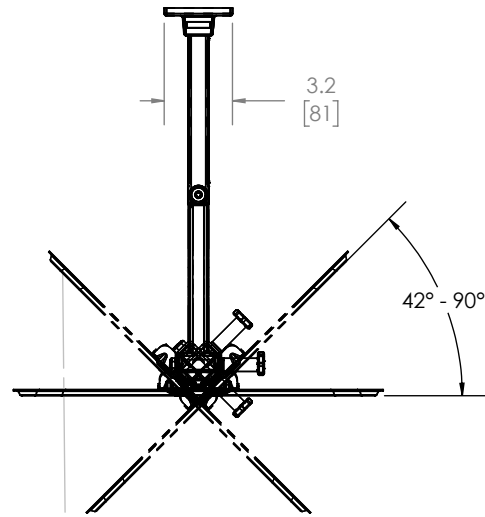

TV INTERFACE

MEDIUM FULL MOTION 6805-002295

THE INFORMATION AND DESIGNS CONTAINED IN THIS DRAWING ARE CONFIDENTIAL AND THE PROPRIETARY PROPERTY OF MILESTONE AV TECHNOLOGIES NEITHER THIS DESIGN NOR ANY INFORMATION CONTAINED IN THIS DRAWING MAY BE REPRODUCED OR DISCLOSED TO OTHERS WITHOUT THE EXPRESS WRITTEN CONSENT OF MILESTONE AV TECHNOLOGIES. 本图纸所包含的信息和设计均系Milestone机密和知识产权，本图纸包含的设计和信在未经Milestone允许情况下均不得复制或泄露

3-D

WALL PLATE

TOP VIEW - EXTENDED

SIDE VIEW - EXTENDED

FULLY ASSEMBLED MOUNT

TOP VIEW - RETRACTED

SIDE VIEW - RETRACTED