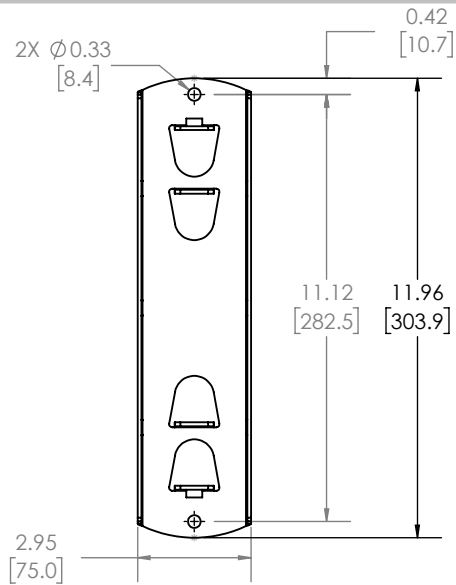

TV INTERFACE

MEDIUM FULL MOTION 6805-002295

THE INFORMATION AND DESIGNS CONTAINED IN THIS DRAWING ARE CONFIDENTIAL AND THE PROPRIETARY PROPERTY OF MILESTONE AV TECHNOLOGIES NEITHER THIS DESIGN NOR ANY INFORMATION CONTAINED IN THIS DRAWING MAY BE REPRODUCED OR DISCLOSED TO OTHERS WITHOUT THE EXPRESS WRITTEN CONSENT OF MILESTONE AV TECHNOLOGIES. 本图纸所包含的信息和设计均系Milestone机密和知识产权，本图纸包含的设计和信在未经Milestone允许情况下均不得复制或泄露

3-D

WALL PLATE

TOP VIEW - EXTENDED

SIDE VIEW - EXTENDED

FULLY ASSEMBLED MOUNT

TOP VIEW - RETRACTED

SIDE VIEW - RETRACTED