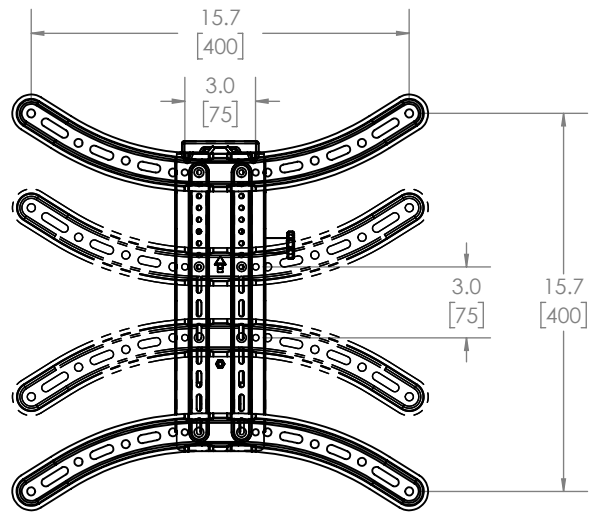

TV INTERFACE

MEDIUM FULL MOTION 6805-002295

THE INFORMATION AND DESIGNS CONTAINED IN THIS DRAWING ARE CONFIDENTIAL AND THE PROPRIETARY PROPERTY OF MILESTONE AV TECHNOLOGIES NEITHER THIS DESIGN NOR ANY INFORMATION CONTAINED IN THIS DRAWING MAY BE REPRODUCED OR DISCLOSED TO OTHERS WITHOUT THE EXPRESS WRITTEN CONSENT OF MILESTONE AV TECHNOLOGIES. 本图纸所包含的信息和设计均系Milestone机密和知识产权，本图纸包含的设计和信在未经Milestone允许情况下均不得复制或泄露

3-D

WALL PLATE

TOP VIEW - EXTENDED

SIDE VIEW - EXTENDED

FULLY ASSEMBLED MOUNT

TOP VIEW - RETRACTED

SIDE VIEW - RETRACTED