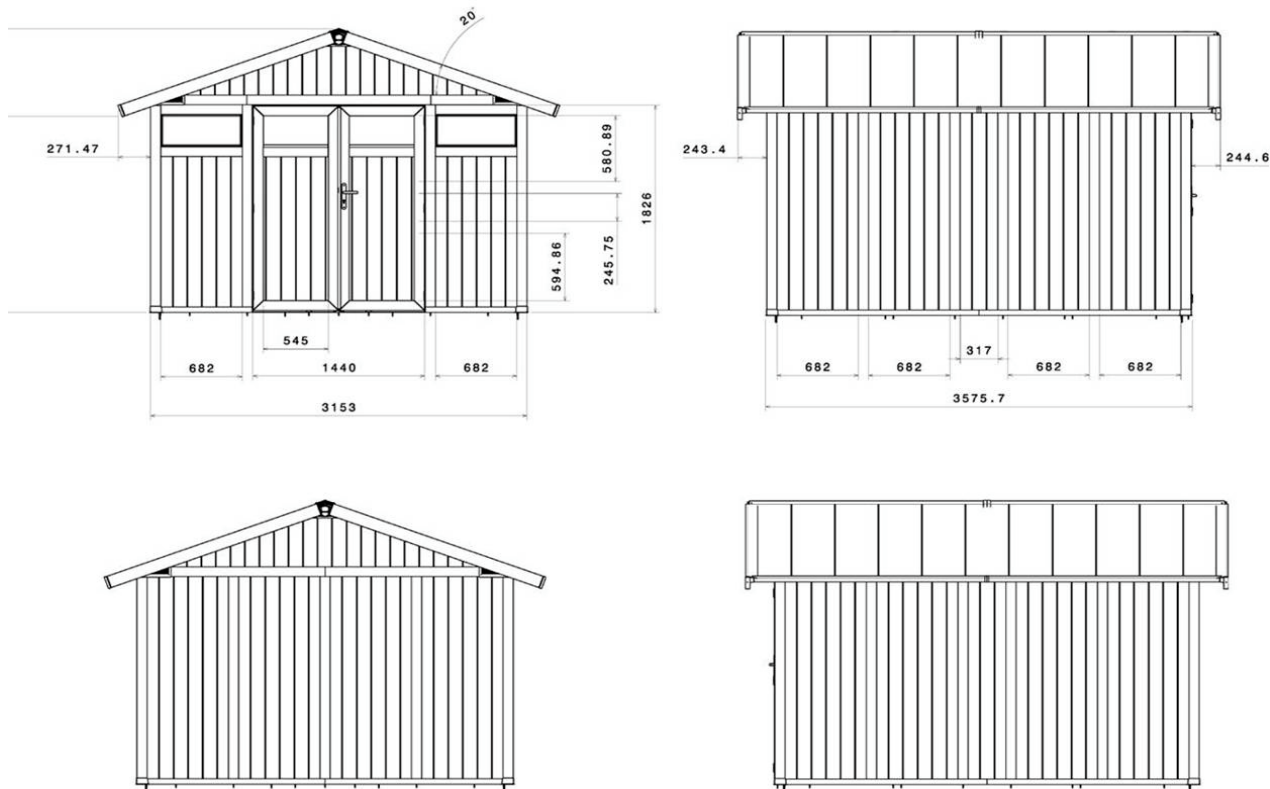

#### Blue grey boards + white pole

Art.-Nr: 22811137

EAN-Code: 3100038103401

Dimensions (roof included)		3,70 x 4,07 m
Overall dimensions		3,15 x 3,555 m
Outside surface area		11,2 m <sup>2</sup>
Inside surface area		10,6 m <sup>2</sup>
Wall thickness		26 mm
Wall height		1,88 m
Ridge height		2,50 m
Roof		worked PVC boards
Roof slope		20° - 36 %
Roof colour		green grey
Glass doors	2	0,72 x 1,80 m
Glass size	2	L 0,562 x H 0,272 m
Lock type	1	handle and lock
Stab beetles	2	L 0,682 x H 0,275 m
Weight		267 Kg
Concrete slab*		Yes (at least 10 cm thick)*
Materials		PVC + metal windows
Included accessories		Attachment kit - 6 lengths of 56cm
Options		Anchoring kit Canopy Attachment kit

\* Concrete slab not delivered with the shed

Utility

# Garden Home

Utility 11 - 11,21 m<sup>2</sup>

## Technical plans

Sample dimensions provided for information purposes only (dimensions in mm)