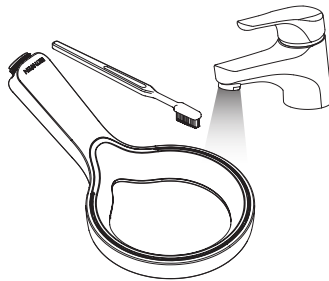

IMPORTANT: Please read all of the instructions before installation.

General:

- Methven recommends this product is installed by a licensed plumber in compliance with all relevant regional regulations.
- After installation all connections must be checked for leaks.
- All outlets used primarily for personal hygiene shall deliver water at a safe temperature as per regional regulations.
- It is the responsibility of the installer to ensure a waterproof seal is achieved.
- NOTE: Some showers may not provide an effective shower when used with gravity fed heated water systems or where pressures are less than 150kPa/1.5bar at the outlet. Additionally showers with flow rates of less than 9L/min may not allow the following to function correctly:
  - some instantaneous water heaters
  - some tempering valves
  - some thermostatic mixing valves

Care and Cleaning:

Never use abrasives or abrasive cleaning agents to clean this product. Clean regularly with contamination free warm soapy water and a damp soft cloth.

A filter washer should be installed in the hose cone on the water outlet and it should be cleaned periodically.

If shower performance is compromised by the build-up of lime-scale, clean by using a soft toothbrush and gently scrubbing along the spray slot under running water.

Methven warrants this product against manufacturing defects and that it is suitable for use under the general operating conditions specified in this instruction sheet. However, regional regulations apply and may affect your warranty. Please refer to www.methven.com or call customer service for full details.

New Zealand
0800 804 222

Australia
1300 638 483

UK
0800 195 1602