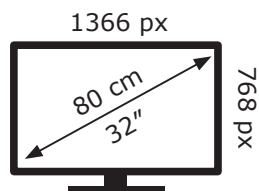

LG Electronics

32LM630BPLA

33 kWh/1000h

2019/2013