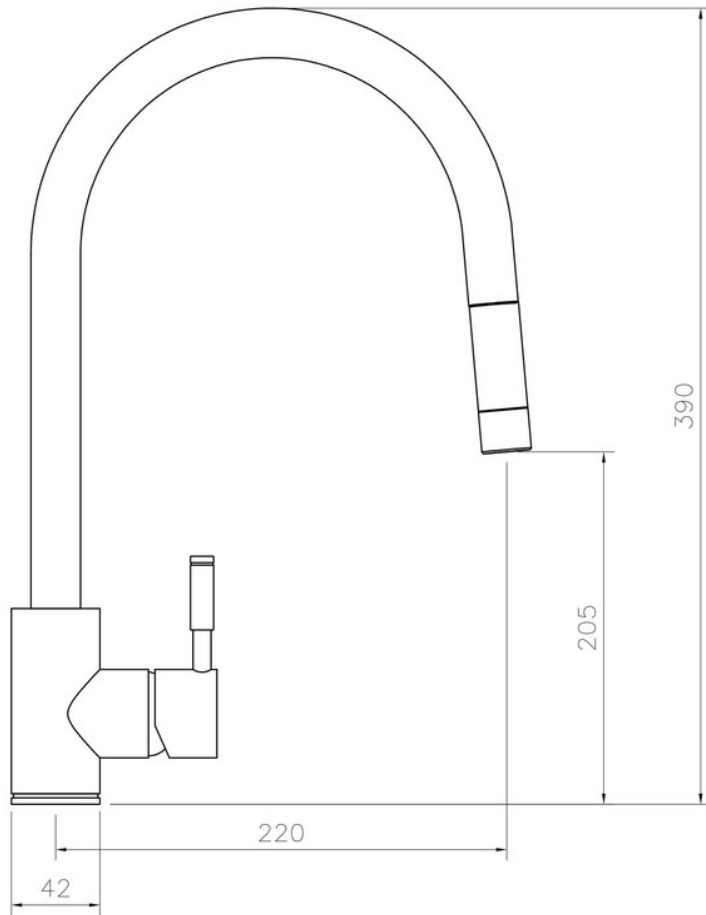

The Aquatrend kitchen tap range includes a number of different pieces to suit any kitchen need; choose from dual-lever, single-lever and pull-out designs.

- Featuring a retractable pull-out hose
- Suitable for high pressure water systems emitting a minimum pressure of 1.0 bar or above
- Featuring an anti-splash spout with honeycomb aerator design which mixes air with water to emit a water flow with no splash

RANGEmaster
sinks & taps

Overall Height (mm)	390
Spout Reach (mm)	220
Spout Height (mm)	205
Spout Rotation Range	360°
Handle Type	Single Lever
Colour	Chrome
Bar Pressure Suitability	High Pressure
Min. Bar Pressure	1.50
Max. Bar Pressure	5.50
Mixed Flow Rate at 3 Bar Pressure (l/min)	10.47
Flow Type	Single Flow
Recommended Hot Water Temperature	46°C
Maximum Hot Water Temperature	70°C
Handle Control	Half Turn
Centre Distance (mm)	-
Cartridge Type	Ceramic Disc Cartridge
Aerator Type	Honeycomb Aerator
Inlet Pipes	1/2" Stainless Flexible Hoses
Anti-Splash Spout	Yes
Pull Out Spray	Yes
WRAS Approved	No
Product Code	TRE1SLPOCM/
Barcode	5015834047812

AQUATREND SINGLE LEVER TAP CHROME

TRE1SLPOCM/

Technical Drawing

Date of download: March 18, 2022

AGA Rangemaster continuously seeks improvements in specification, design and production of products and thus, alterations take place periodically. Whilst every effort is made to produce up to date resources, the information included here is intended as a guide. Always refer to the installation instructions when fitting, installation work should be completed by a professional tradesman.