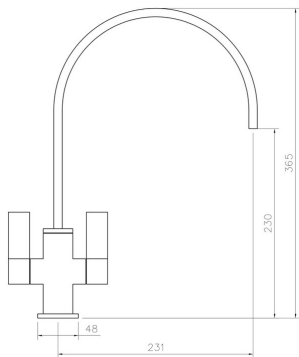

# ASPIRE DUAL LEVER TAP CHROME

**RANGEmaster**  
sinks & taps

Featuring a minimalist flat spout design with complementary handles, the Aspire kitchen tap with dual lever control adds a high-end design finish to any contemporary kitchen scheme. Available in two finishes, chrome and brushed.

## Technical Drawing

Overall Height (mm)	365
Spout Reach (mm)	231
Spout Height (mm)	230
Spout Rotation Range	360°
Handle Type	Dual Lever
Colour	Chrome
Bar Pressure Suitability	All Pressure
Min. Bar Pressure	0.40
Max. Bar Pressure	5.50
Mixed Flow Rate at 3 Bar Pressure (l/min)	15.10
Flow Type	Single Flow
Recommended Hot Water Temperature	46°C
Maximum Hot Water Temperature	70°C
Handle Control	Quarter Turn
Centre Distance (mm)	-
Cartridge Type	Ceramic Disc Cartridge
Aerator Type	Flow Straightener
Inlet Pipes	1/2" Stainless Flexible Hoses
Anti-Splash Spout	
Pull Out Spray	
WRAS Approved	
Product Code	TA11CM/
Barcode	