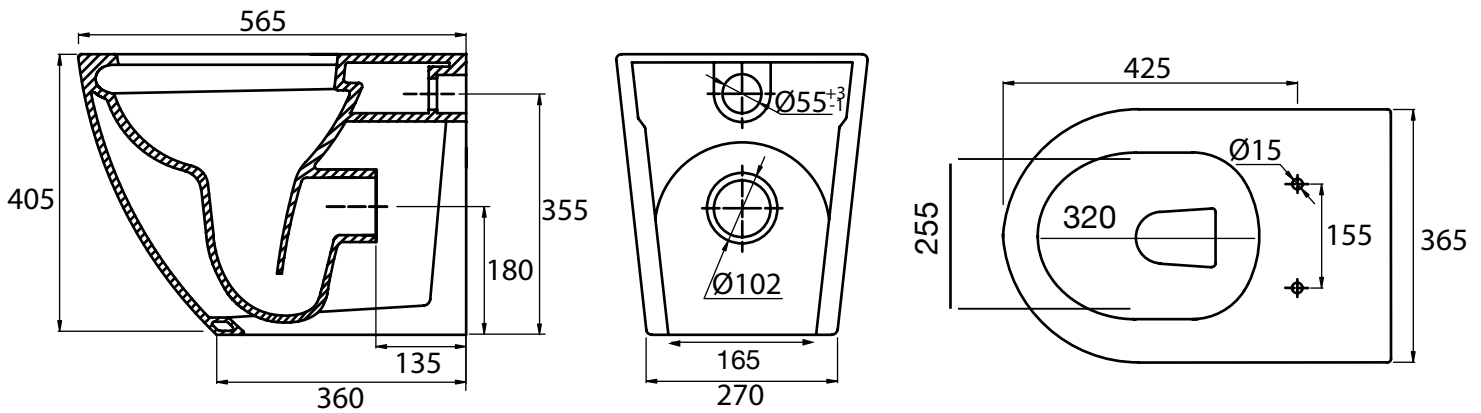

TECHNICAL DATA SHEET

Oulton Back To Wall WC Pan - CT1510

NO.	Description	Fixings included	Gross Weight
1	Soft Close Toilet Seat	YES	2KG
2	Rimless Back to Wall WC	YES	30KG

Floor Fixings

- 1. 2x Nylon Floor Bracket
- 2. 4x Stainless Steel Screws
- 3. 2x Nylon Screw Plugs
- 4. 2x Nylon Screw Collars
- 5. 2x Nylon Collar Caps (Metalic Finish)

Spare Code: SP14211

DIMENSIONS

DIAGRAMS NOT TO SCALE | ALL DIMENSIONS IN MM TOLERANCE OF ± 5MM
ALL PRODUCTS CONFORM TO BRITISH STANDARDS

*Dimensions are subject to change, customers are advised to measure actual product before commencing installation.

**Fixing point dimensions are for guidance only. The positions of fixings must be checked when product is received.

FAQs

Q - Are there any other compatible seats?
A - No

Q - Which concealed cistern do I use?
A - Torrent (CT1713) or Cascade (CT1701), depending on whether the water feed is bottom or side access. An In-Wall cistern (CT1706) is available for tiled-in installations.

Q - Rim type?
A - Rimless.

Key Dimensions Descriptions	Key Dimensions (mm)
Front to Back Footprint	360mm
Left to Right Footprint	270mm
Bowl Front to Back	320mm
Bowl Left to Right	255mm
Pan Height	405mm
Pan Overall front to Back	565mm
Centre Flush Inlet to Floor	355mm
Centre Waste Outlet to Floor	180mm
Width of Void	165mm
Is there a Ceramic Brace Bar	Yes
Distance from Spigot to back of Pan	135mm