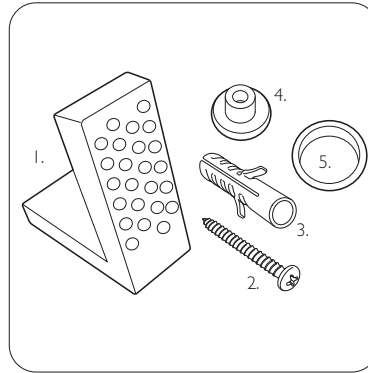

TECHNICAL DATA SHEET

Oulton Back To Wall WC Pan - CT1510

NO.	Description	Fixings included	Gross Weight
1	Soft Close Toilet Seat	YES	2KG
2	Rimless Back to Wall WC	YES	30KG

Floor Fixings

- 1. 2x Nylon Floor Bracket
- 2. 4x Stainless Steel Screws
- 3. 2x Nylon Screw Plugs
- 4. 2x Nylon Screw Collars
- 5. 2x Nylon Collar Caps (Metalic Finish)

Spare Code: SP14211

DIMENSIONS

DIAGRAMS NOT TO SCALE | ALL DIMENSIONS IN MM TOLERANCE OF ± 5MM
ALL PRODUCTS CONFORM TO BRITISH STANDARDS

*Dimensions are subject to change, customers are advised to measure actual product before commencing installation.

**Fixing point dimensions are for guidance only. The positions of fixings must be checked when product is received.

FAQs

Q - Are there any other compatible seats?
A - No

Q - Which concealed cistern do I use?
A - Torrent (CT1713) or Cascade (CT1701), depending on whether the water feed is bottom or side access. An In-Wall cistern (CT1706) is available for tiled-in installations.

Q - Rim type?
A - Rimless.

Key Dimensions Descriptions	Key Dimensions (mm)
Front to Back Footprint	360mm
Left to Right Footprint	270mm
Bowl Front to Back	320mm
Bowl Left to Right	255mm
Pan Height	405mm
Pan Overall front to Back	565mm
Centre Flush Inlet to Floor	355mm
Centre Waste Outlet to Floor	180mm
Width of Void	165mm
Is there a Ceramic Brace Bar	Yes
Distance from Spigot to back of Pan	135mm