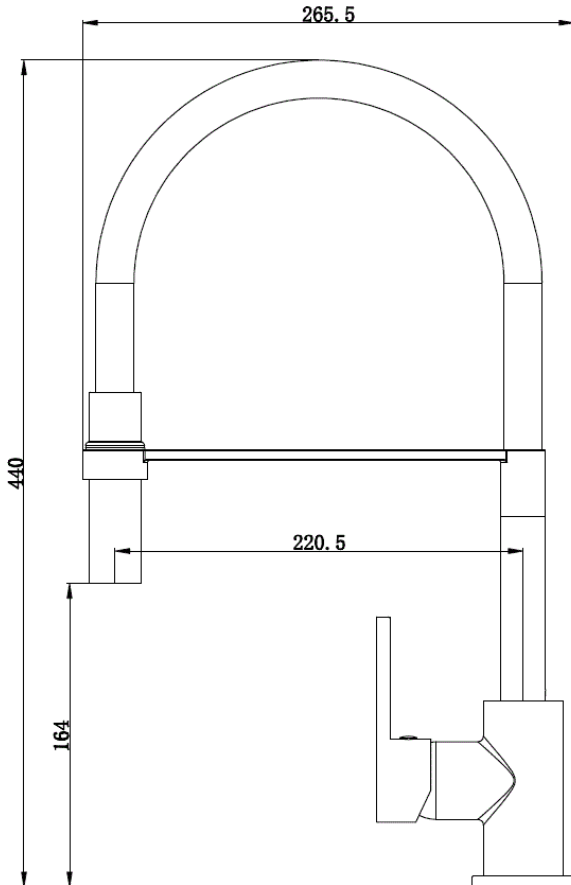

ELLESMERE FLEXI SINK MIXER MATTE BLACK

CONSTRUCTION: Brass
CARTRIDGE/VALVE TYPE: Ceramic Cartridge
SUPPLY: Suitable for all plumbing systems
INLET CONNECTIONS: 1/2" BSP
WORKING PRESSURES: 0.3 - 5.0 bar
OPERATION: Tilt and Turn temperature and flow control

- On trend design perfectly complements contemporary kitchens
- Pull down nozzle is ideal for rinsing pots and pans
- Lever handle is simple to use for all the family - tilt and turn temperature & flow control
- Fitted with a ceramic cartridge for easy operation and longevity
- Optimised to operate at 6 litres per minute in order to save water
- Stylish matt black finish
- In full colour packaging

ELSMBK

Matte Black

Open Outlet Flow (Bar - l/min)

BAR	0.3	0.5	1.0	2.0	3.0	4.0	5.0
SPOUT FLOW	1.96	2.3	3.68	6.0	6.0	6.0	6.0

2006365

Please Note: Flow rate will be dictated by installation configurations.
Please ensure to check the appropriate flow restrictor information if applicable.
*Please refer to website for full warranty details.

FREEPHONE: 0800 195 1602 | FAX ORDERS: 08444 068 690 | EMAIL: SALES@UK.METHVEN.COM

methven.com