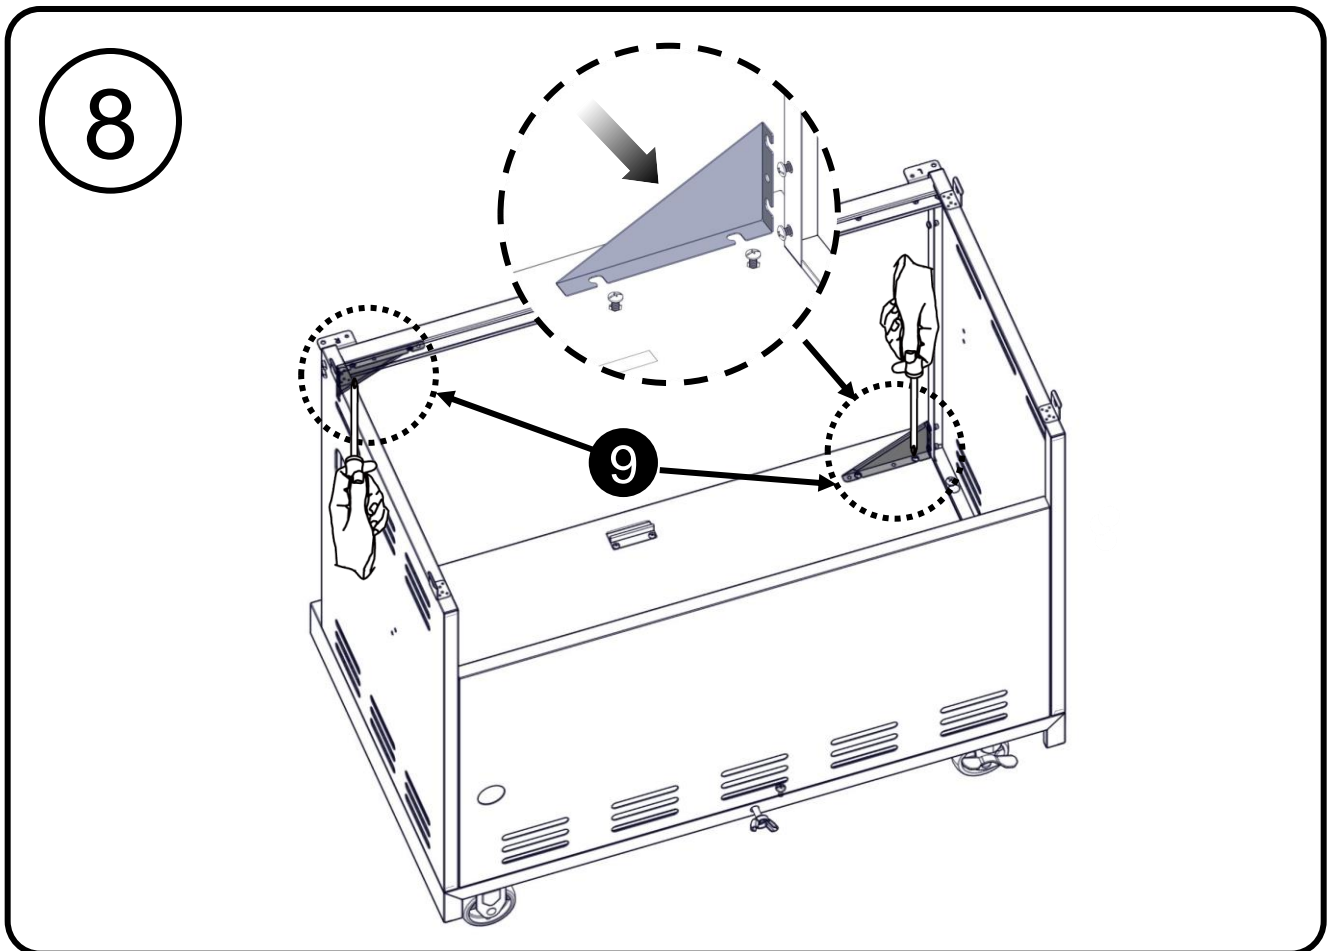

Flat Washer 5/32"
Rondelle plate 5/32"
Arandela plana 5/32"
Platt bricka 5/32"

Assembly Instructions / Consignes pour l'assemblage /
Instrucciones de montaje / Monteringsanvisningar

3

4

9

10

11

Note : Pulse igniter module is located on the right cart side panel.