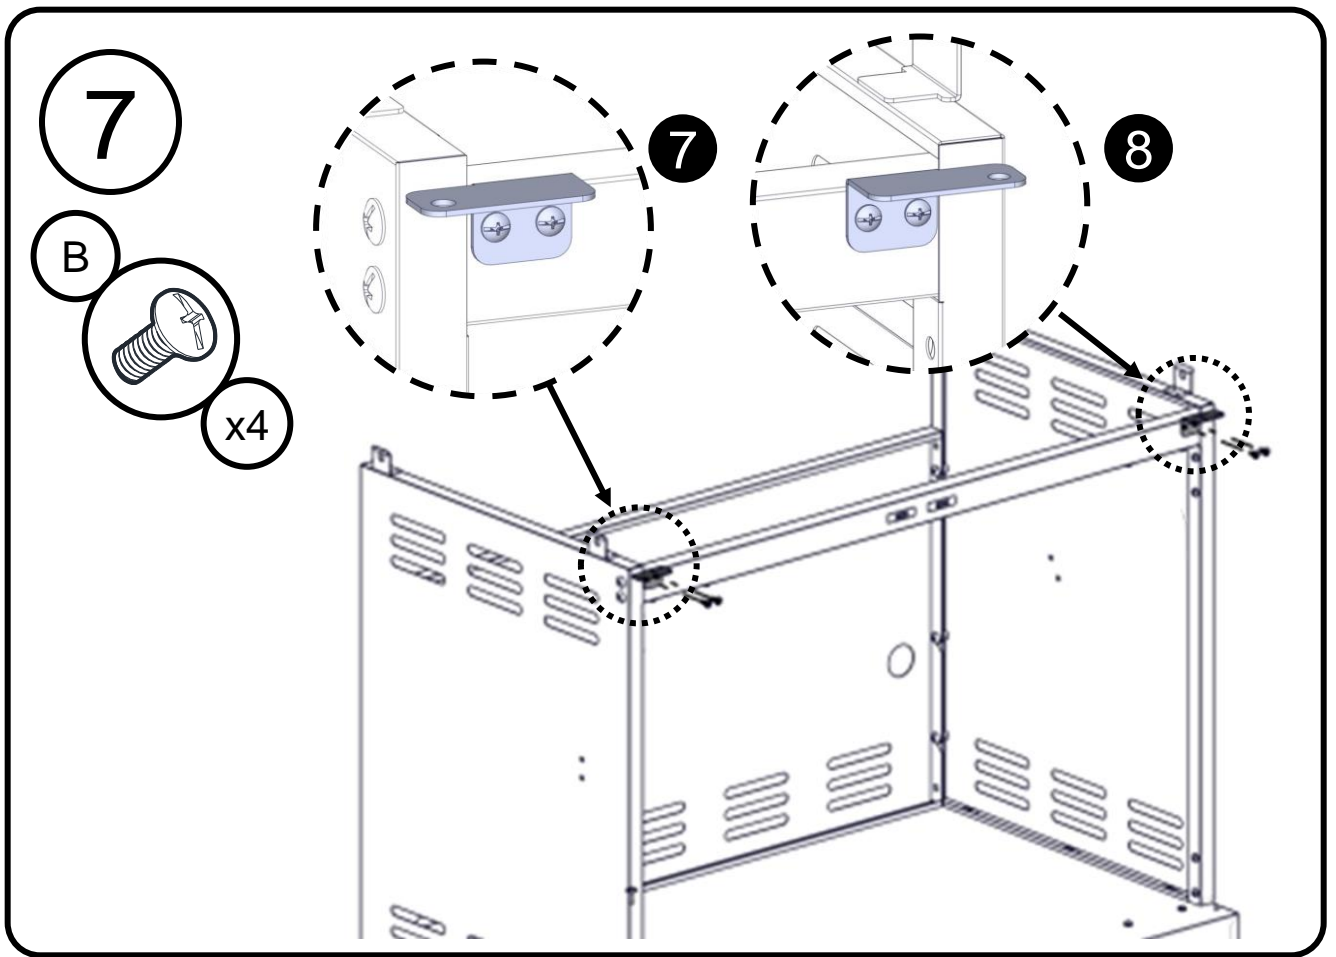

Flat Washer 5/32"
Rondelle plate 5/32"
Arandela plana 5/32"
Platt bricka 5/32"

Assembly Instructions / Consignes pour l'assemblage /
Instrucciones de montaje / Monteringsanvisningar

3

4

9

10

11

Note : Pulse igniter module is located on the right cart side panel.