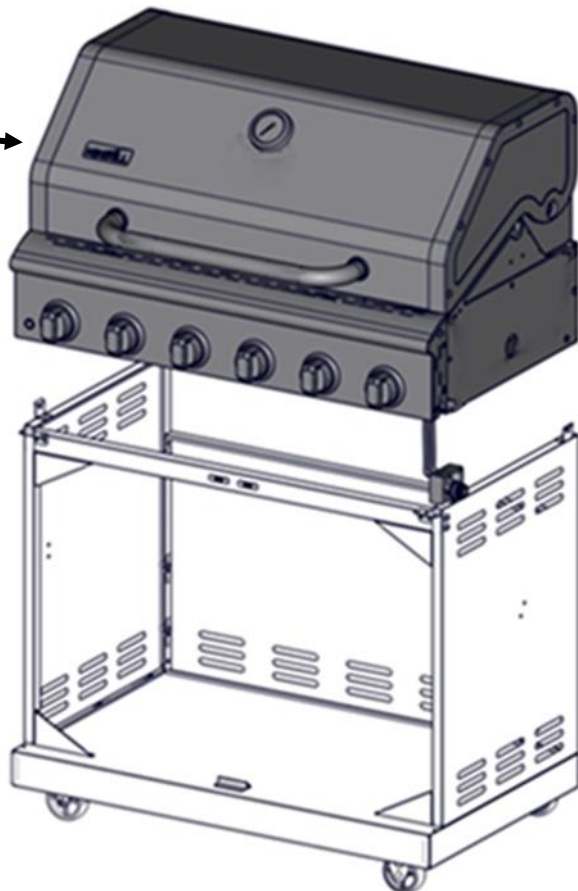

Flat Washer 5/32"
Rondelle plate 5/32"
Arandela plana 5/32"
Platt bricka 5/32"

Assembly Instructions / Consignes pour l'assemblage /
Instrucciones de montaje / Monteringsanvisningar

3

4

9

10

11

Note : Pulse igniter module is located on the right cart side panel.