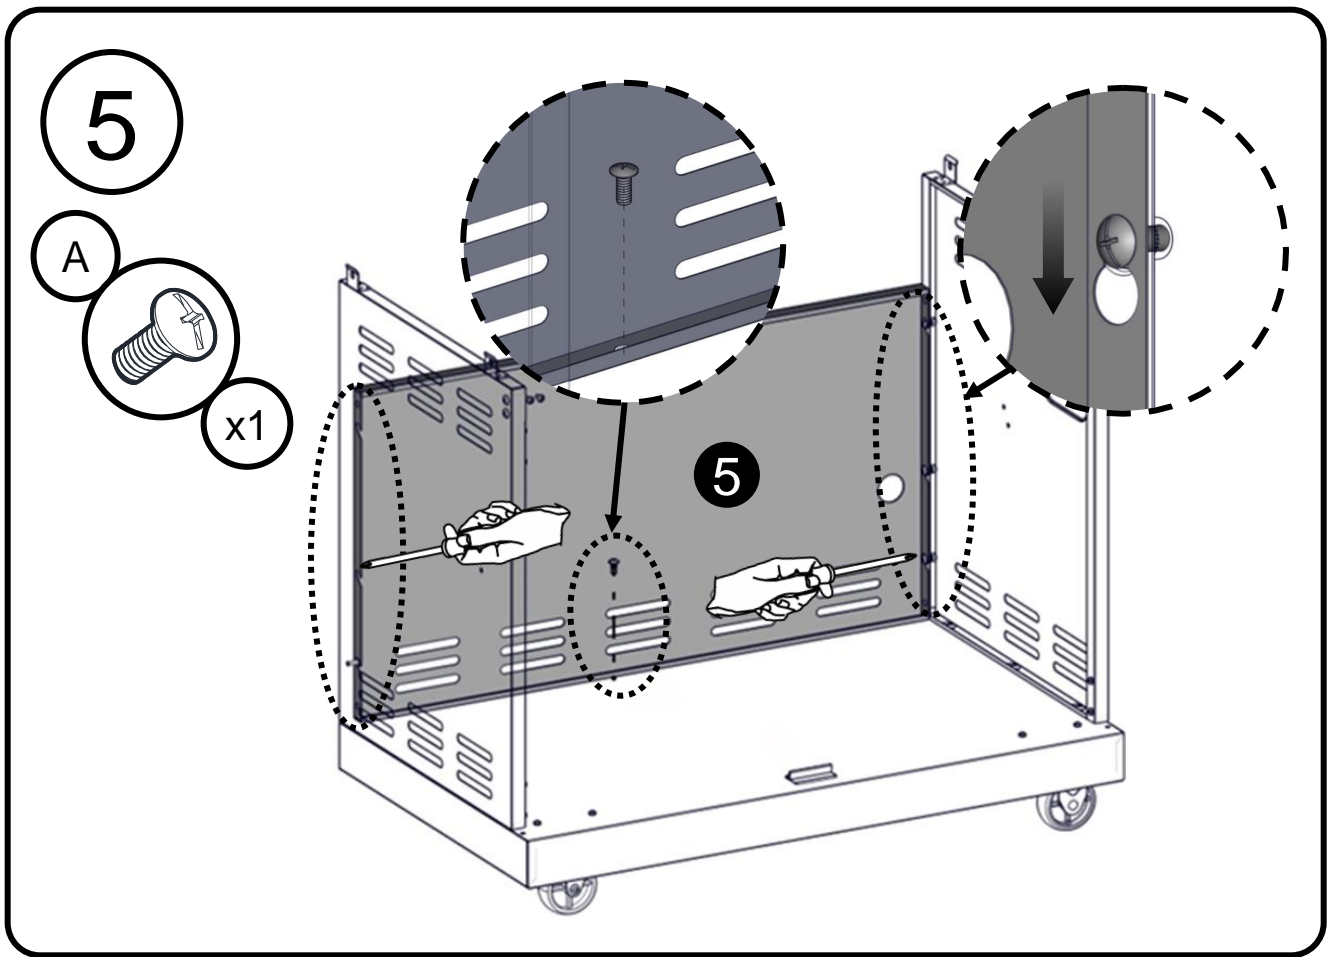

Flat Washer 5/32"
Rondelle plate 5/32"
Arandela plana 5/32"
Platt bricka 5/32"

Assembly Instructions / Consignes pour l'assemblage /
Instrucciones de montaje / Monteringsanvisningar

3

4

9

10

11

Note : Pulse igniter module is located on the right cart side panel.