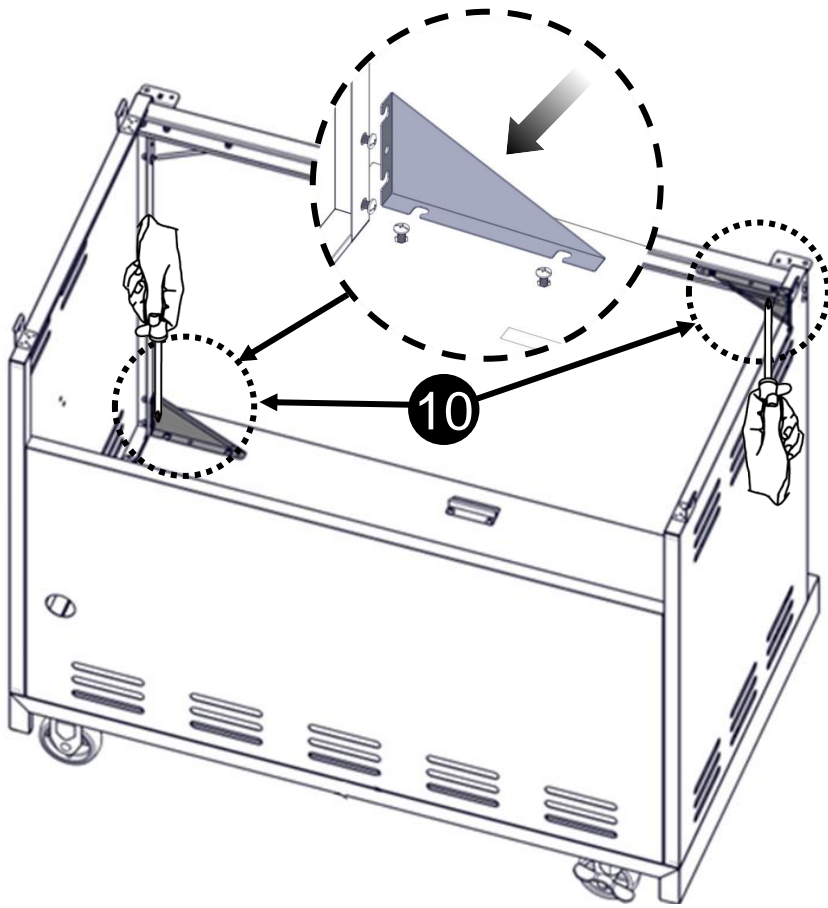

Flat Washer 5/32"
Rondelle plate 5/32"
Arandela plana 5/32"
Platt bricka 5/32"

Assembly Instructions / Consignes pour l'assemblage /
Instrucciones de montaje / Monteringsanvisningar

3

4

9

10

11

Note : Pulse igniter module is located on the right cart side panel.