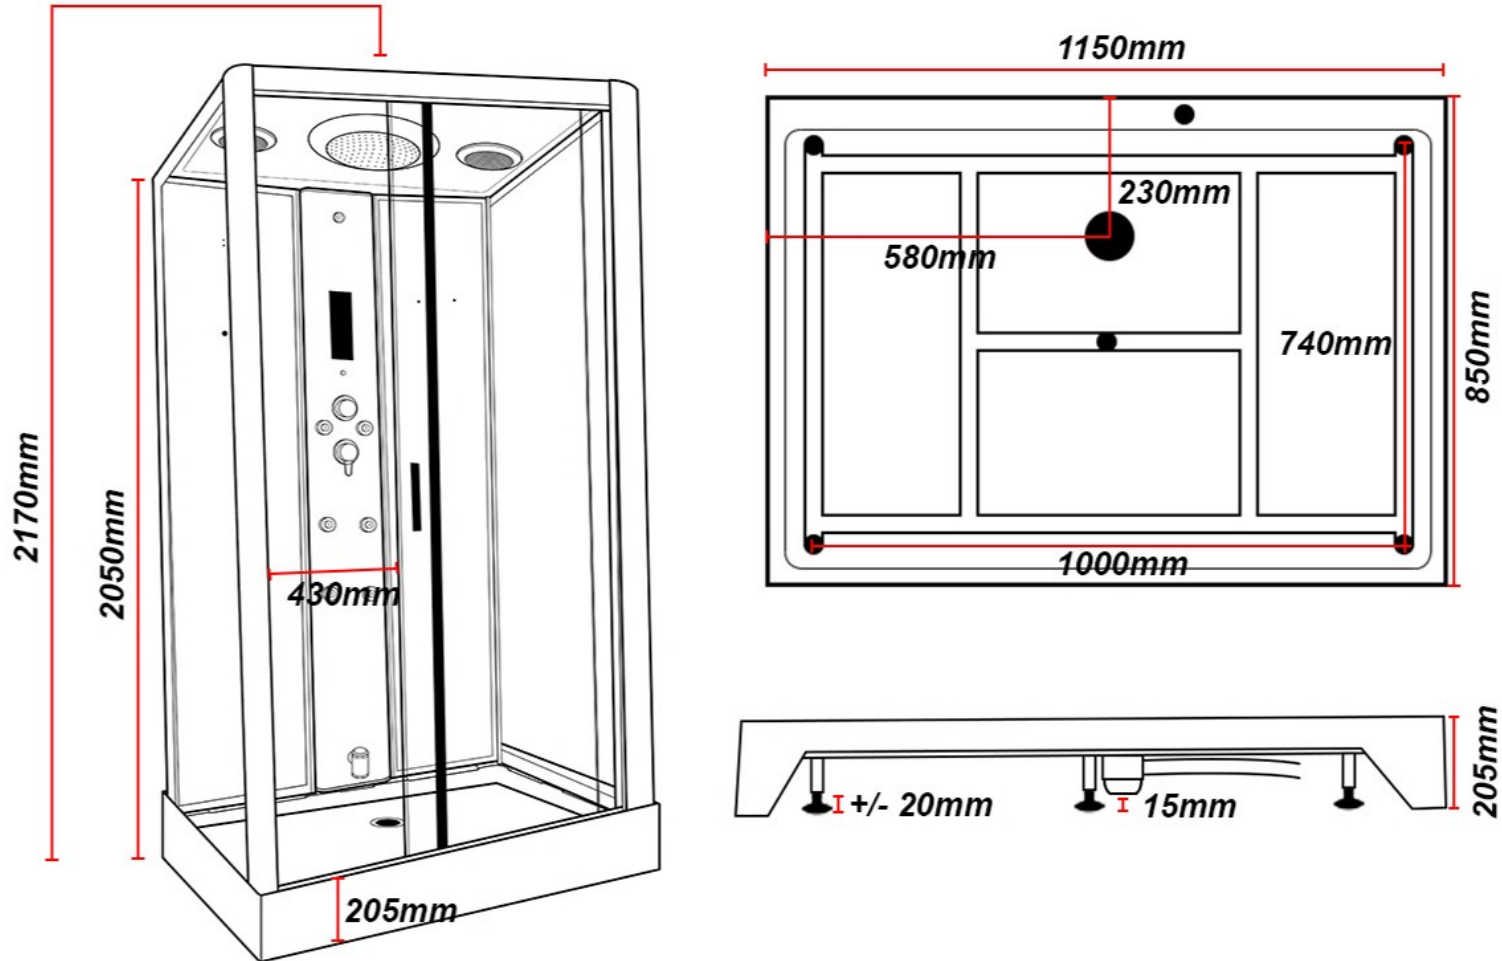

D115-RT-S

Please ensure you have at least 400mm each side of your shower for assembly and servicing

Internal Height for this shower is 2000mm 6'6"

Whilst we endeavour to ensure our measurements are correct they should be used as a guide only. Insignia accept no responsibility as size, design and specification may change without prior notice.