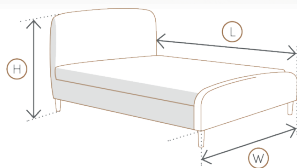

Buckingham

With its button-back, winged headboard there is no doubt that the Buckingham is a luxurious look in any bedroom, but it is also wonderfully practical too. Thanks to its discreet ottoman storage and hydraulic gas lifters, the Buckingham provides easy access to cavernous storage, perfect for spare bedding and much more.

Mattress not included.

The Buckingham is finished in a charcoal colour fabric and is available in the following sizes:

Measurements

	Double	King	Super King
W	159cm	174cm	204cm
L	214cm	222cm	222cm
H	155cm	155cm	155cm

Double (4ft 6")

£519.99/£623.99
Item: 271814

King (5ft)

£559.99/£671.99
Item: 271819

Super King (6ft)

£649.99/£779.99
Item: 273967

* Additional services available on order form. Swatches available. Please check items fit in your home before ordering. Prices shown ex VAT / inc VAT