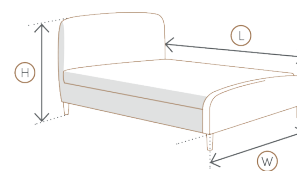

Grey

Double (4ft 6")	King (5ft)	Super King (6ft)
£499.99/£599.99 Item: 301831	£539.99/£647.99 Item: 301833	£599.99/£719.99 Item: 301836

Measurements

	Double	King	Super King
W	152cm	174cm	207cm
L	210cm	222cm	220cm
H	162cm	162cm	162cm

Prices include delivery.
Swatches available.
Please check items fit in your home before ordering.
Prices shown ex VAT / inc VAT