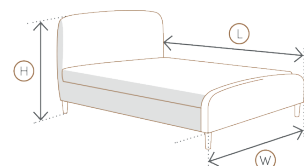

## Measurements

	Small Double	Double	King	Super King
W	130cm	155cm	170cm	200cm
L	214cm	214cm	224cm	224cm
H	140cm	140cm	140cm	140cm

Small Double (4ft)	Double (4ft 6")	King (5ft)	Super King (6ft)
<b>£389.99/£467.99</b> Item: 377181	<b>£389.99/£467.99</b> Item: 377182	<b>£415.99/£499.19</b> Item: 377183	<b>£449.99/£539.99</b> Item: 377184
Small Double Ottoman	Double Ottoman	King Ottoman	Super King Ottoman
<b>£529.99/£635.99</b> Item: 377185	<b>£529.99/£635.99</b> Item: 377186	<b>£559.99/£671.99</b> Item: 377187	<b>£597.99/£717.59</b> Item: 377188