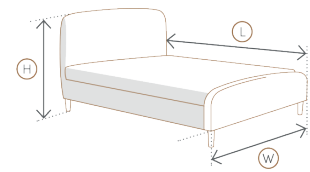

Berlin

Berlin offers a look of modern simplicity and retro detail with a luxurious buttoned headboard. Crafted with dark wooden legs to add to the modern yet simplistic design. Finished in a gorgeous Grey linen fabric that adds to the luxurious features.