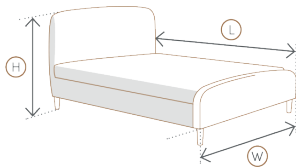

Belgravia

The Belgravia uses an upholstered linear headboard with a contemporary finish. This bed adds a modern hint into a bedroom whilst supported by elegant low-rise feet. With a clean-cut finish and padded headboard, it provides extra comfort when resting against the headboard.

Mattress not included.

The Belgravia is finished in light silver plush velvet fabric and is available in the following sizes:

Measurements

	Single	Small Double	Double	King	Super King
W	100cm	130cm	145cm	160cm	190cm
L	210cm	210cm	210cm	220cm	220cm
H	140cm	140cm	140cm	140cm	140cm

Single (3ft)	Small Double (4ft)	Double (4ft 6")	King (5ft)	Super King (6ft)
£345.99/£415.19 Item: 376969	£399.99/£479.99 Item: 376970	£399.99/£479.99 Item: 376971	£428.99/£514.79 Item: 377114	£459.99/£551.99 Item: 377115
Single Ottoman	Small Double Ottoman	Double Ottoman	King Ottoman	Super King Ottoman
£439.99/£527.99 Item: 377117	£499.99/£599.99 Item: 377119	£499.99/£599.99 Item: 377120	£539.99/£647.99 Item: 377123	£579.99/£695.99 Item: 377126

Swatches available.
Prices include delivery.
Please check items fit in your home before ordering.
Prices shown ex VAT / inc VAT