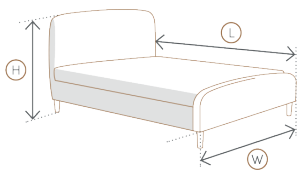

### Measurements

	Double	King	Super King
W	150cm	165cm	195cm
L	210cm	220cm	220cm
H	153cm	153cm	153cm

Double (4ft 6")	King (5ft)	Super King (6ft)
£499.99/£599.99 Item: 313497	£539.99/£647.99 Item: 313498	£599.99/£719.99 Item: 313499