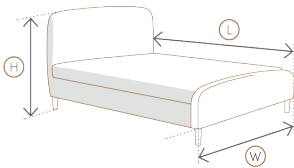

Measurements

	Single	Small Double	Double	King	Super King
W	100cm	130cm	155cm	170cm	200cm
L	214cm	214cm	214cm	224cm	224cm
H	140cm	140cm	140cm	140cm	140cm

With a stylish winged headboard and low foot end this frame provides simplicity yet elegance to the bedroom. A UK-made upholstered bed frame which uses a tubed headboard to give a modern and luxurious finish. Using a silver plush velvet fabric to provide a soft touch finish.

Mattress not included.

The Manhattan is available in the following sizes:

Single (3ft)	Small Double (4ft)	Double (4ft 6")	King (5ft)	Super King (6ft)
£345.99/£415.19 Item: 377128	£399.99/£479.99 Item: 377130	£399.99/£479.99 Item: 377131	£428.99/£514.79 Item: 377132	£459.99/£551.99 Item: 377134
Single Ottoman	Small Double Ottoman	Double Ottoman	King Ottoman	Super King Ottoman
£439.99/£527.99 Item: 377135	£499.99/£599.99 Item: 377137	£499.99/£599.99 Item: 377138	£539.99/£647.99 Item: 377139	£579.99/£695.99 Item: 377144

Swatches available. Prices include delivery. Please check items fit in your home before ordering. Prices shown ex VAT / inc VAT