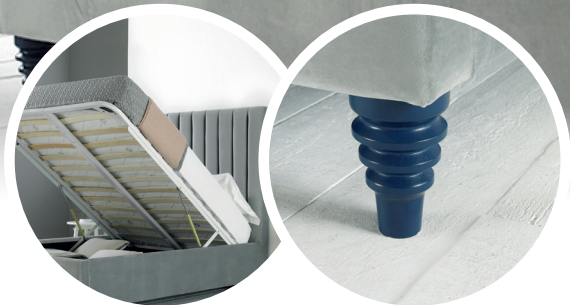

The Bern

This stylish contemporary ottoman brings an imposing tall headboard and low footend to make a modern statement in any bedroom. Thanks to its discreet ottoman storage and hydraulic gas lifters, the Bern provides easy access to cavernous storage, perfect for spare bedding and much more. Finished in a gorgeous grey faux velvet fabric.

Mattress not included.

The Bern is finished in grey faux velvet fabric and is available in the following sizes:

Measurements

	Double	King	Super King
W	150cm	165cm	195cm
L	210cm	220cm	220cm
H	153cm	153cm	153cm

Double (4ft 6")	King (5ft)	Super King (6ft)
£499.99/£599.99 Item: 313497	£539.99/£647.99 Item: 313498	£599.99/£719.99 Item: 313499

Swatches available.
Prices include delivery.
Please check items fit in your home before ordering.
Prices shown ex VAT / inc VAT