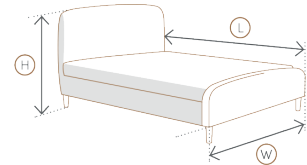

Mattress not included.

The Montreal is finished in silver plush fabric and is available in the following sizes:

Measurements

	Small Double	Double	King	Super King
W	130cm	180cm	196cm	226cm
L	217cm	220cm	230cm	230cm
H	126cm	126cm	126cm	126cm

Small Double (4ft)

£579.99/£695.99
Item: 377146

Double (4ft 6")

£579.99/£695.99
Item: 377178

King (5ft)

£625.99/£751.19
Item: 377179

Super King (6ft)

£694.99/£833.99
Item: 377180

Swatches available.
Prices include delivery.
Please check items fit in your
home before ordering.
Prices shown ex VAT / inc VAT