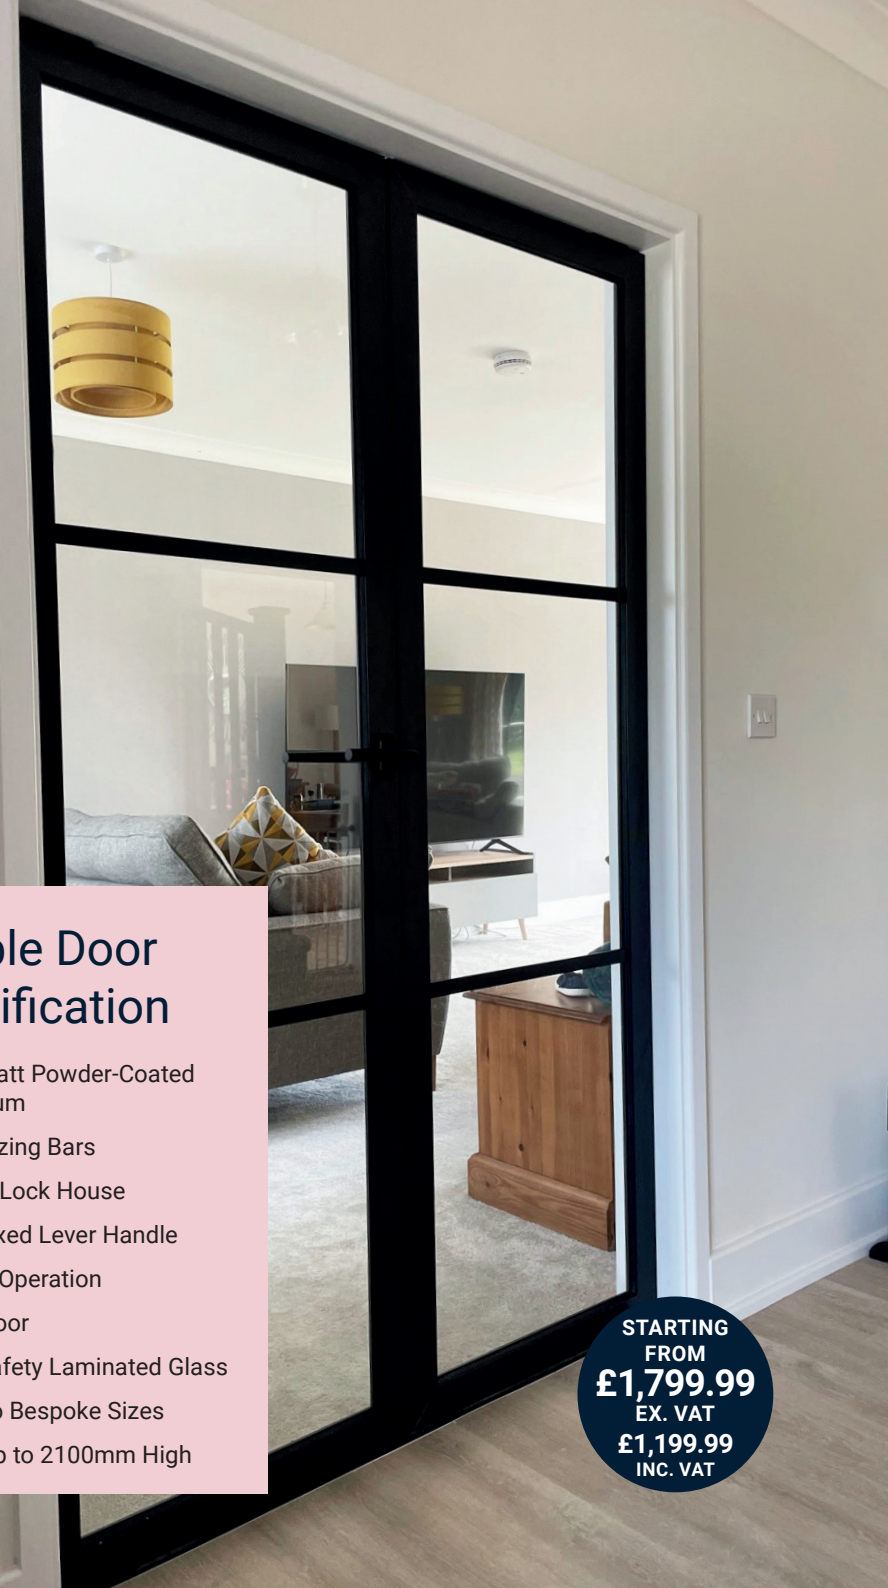

Double Door Specification

- Black Matt Powder-Coated Aluminium
- Two Glazing Bars
- Dummy Lock House
- Black Fixed Lever Handle
- Magnet Operation
- Flush Floor
- Clear, Safety Laminated Glass
- Made To Bespoke Sizes
- Doors up to 2100mm High

STARTING
FROM
£1,799.99
EX. VAT
£1,199.99
INC. VAT