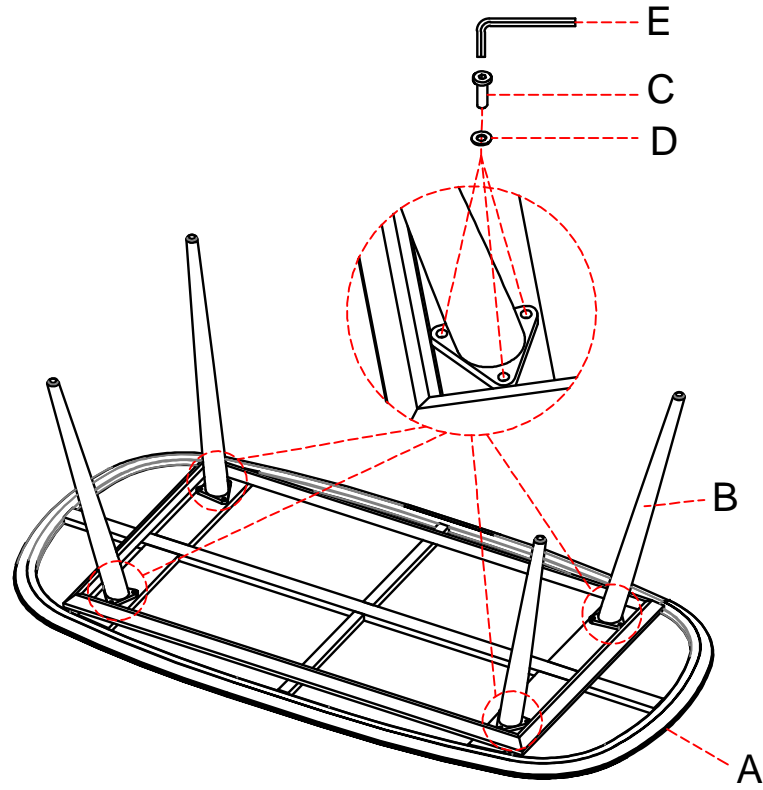

LIFESTYLE

Instruction Manual for Albatross Oval Dining Table

www.harbourlifestyle.co.uk

If you have any questions or require additional support, please contact the team at customerservices@harbourlifestyle.co.uk. Alternatively you can contact us via telephone on 0330 808 1744.

1

2

A	
	1PC
B	
	4PCS
C	 M8*20
	12PCS
D	 16* 8*1
	12PCS
E	
	1PC