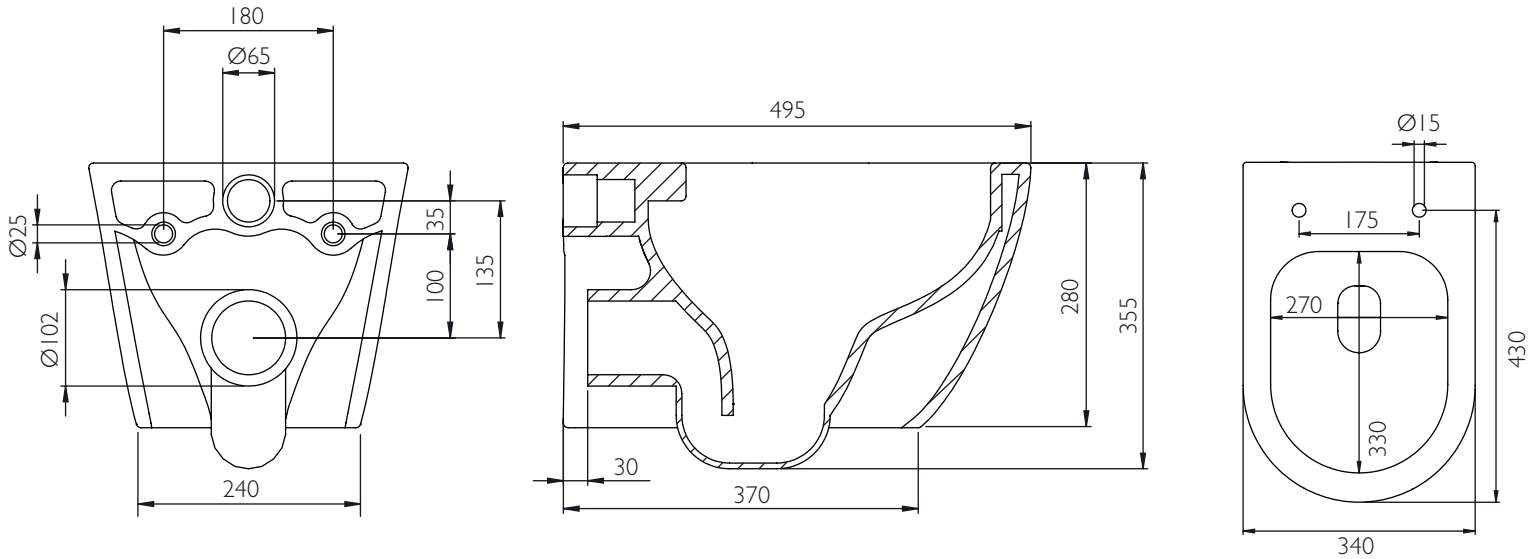

TECHNICAL DATA SHEET

Wall Hung WC - 635023

NO.	Description	Fixings included	Gross Weight
1	Soft Close Slim Seat	YES	2 (KG)
2	Wall Hung WC	YES	24 (KG)

DIMENSIONS

DIAGRAMS NOT TO SCALE | ALL DIMENSIONS IN MM TOLERANCE OF ± 5MM
ALL PRODUCTS CONFORM TO BRITISH STANDARDS

*Dimensions are subject to change, customers are advised to measure actual product before commencing installation.
**Fixing point dimensions are for guidance only. The positions of fixings must be checked when product is received.

Q - What finish is the ceramic glaze?
A - Keramik White

Q - Are there any spares?
A - Yes, spares are available. Contact customer services if required.

Key Dimensions Descriptions	Key Dimensions (mm)
Front to Back Footprint	370mm
Left to Right Footprint	240mm
Bowl Front to Back	330mm
Bowl Left to Right	270mm
Pan Height (inc. sump)	280mm (355mm)
Pan Overall front to Back	495mm
Width of Inner Void	190mm