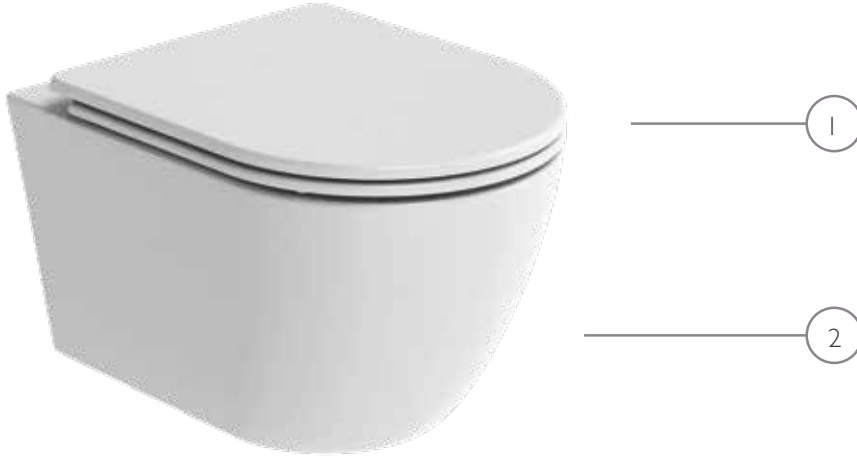

TECHNICAL DATA SHEET

Wall Hung WC - 635023

NO.	Description	Fixings included	Gross Weight
1	Soft Close Slim Seat	YES	2 (KG)
2	Wall Hung WC	YES	24 (KG)

DIMENSIONS

DIAGRAMS NOT TO SCALE | ALL DIMENSIONS IN MM TOLERANCE OF ± 5MM
ALL PRODUCTS CONFORM TO BRITISH STANDARDS

Q - What finish is the ceramic glaze?
A - Keramik White

Q - Are there any spares?
A - Yes, spares are available. Contact customer services if required.

Key Dimensions Descriptions	Key Dimensions (mm)
Front to Back Footprint	370mm
Left to Right Footprint	240mm
Bowl Front to Back	330mm
Bowl Left to Right	270mm
Pan Height (inc. sump)	280mm (355mm)
Pan Overall front to Back	495mm
Width of Inner Void	190mm