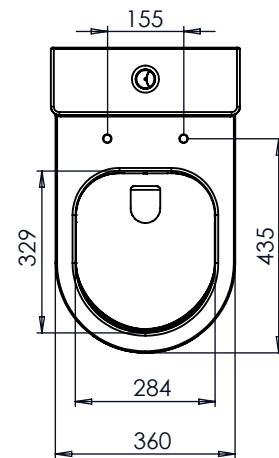

- 1. 2x Nylon Floor Bracket
- 2. 4x Stainless Steel Screws
- 3. 2x Nylon Screw Plugs
- 4. 2x Nylon Screw Collars
- 5. 2x Nylon Collar Caps (Metalic Finish)

DIMENSIONS

DIAGRAMS NOT TO SCALE | ALL DIMENSIONS IN MM TOLERANCE OF ± 5MM
ALL PRODUCTS CONFORM TO BRITISH STANDARDS

*Dimensions are subject to change, customers are advised to measure actual product before commencing installation.
**Fixing point dimensions are for guidance only. The positions of fixings must be checked when product is received.

FAQs

Q - Where is the inlet valve?
A - Bottom inlet, back right or left of pan.
WC is supplied with a blanking plug for the hole that is not used.

Q - What is the flush volume?
A - 6/4L

Q - Rim Type?
A - Rimless

Key Dimensions Descriptions	Key Dimensions (mm)
Front to Back Footprint	370mm/500mm from wall
Left to Right Footprint	220mm
Bowl Front to Back	329mm
Bowl Left to Right	284mm
Pan Height (+Cistern)	425mm (855mm)
Pan Overall Front to Back	620mm
Centre Waste Outlet to Floor	180mm + 15mm - 10mm
Width of Void	200mm
Is there a Ceramic Brace Bar	No
Distance from Spigot to back of Pan	140mm