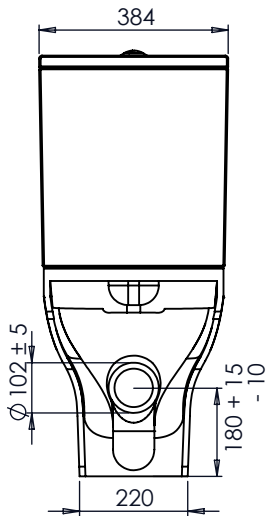

- 1. 2x Nylon Floor Bracket
- 2. 4x Stainless Steel Screws
- 3. 2x Nylon Screw Plugs
- 4. 2x Nylon Screw Collars
- 5. 2x Nylon Collar Caps (Metalic Finish)

DIMENSIONS

DIAGRAMS NOT TO SCALE | ALL DIMENSIONS IN MM TOLERANCE OF ± 5MM
ALL PRODUCTS CONFORM TO BRITISH STANDARDS

*Dimensions are subject to change, customers are advised to measure actual product before commencing installation.
**Fixing point dimensions are for guidance only. The positions of fixings must be checked when product is received.

FAQs

Q - Where is the inlet valve?
A - Bottom inlet, back right or left of pan.
WC is supplied with a blanking plug for the hole that is not used.

Q - What is the flush volume?
A - 6/4L

Q - Rim Type?
A - Rimless

Key Dimensions Descriptions	Key Dimensions (mm)
Front to Back Footprint	370mm/500mm from wall
Left to Right Footprint	220mm
Bowl Front to Back	329mm
Bowl Left to Right	284mm
Pan Height (+Cistern)	425mm (855mm)
Pan Overall Front to Back	620mm
Centre Waste Outlet to Floor	180mm + 15mm - 10mm
Width of Void	200mm
Is there a Ceramic Brace Bar	No
Distance from Spigot to back of Pan	140mm