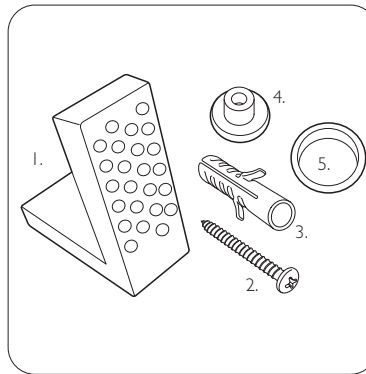

TECHNICAL DATA SHEET

Open Back CC WC - 635000

NO.	Description	Fixings included	Gross Weight
1	Close Coupled Cistern	YES	14KG
2	Soft Close Lift Off Toilet Seat	YES	2KG
3	Open Back CC WC	YES	30KG

Floor Fixings

- 1. 2x Nylon Floor Bracket
- 2. 4x Stainless Steel Screws
- 3. 2x Nylon Screw Plugs
- 4. 2x Nylon Screw Collars
- 5. 2x Nylon Collar Caps (Metalic Finish)

DIMENSIONS

DIAGRAMS NOT TO SCALE | ALL DIMENSIONS IN MM TOLERANCE OF ± 5MM
ALL PRODUCTS CONFORM TO BRITISH STANDARDS

FAQs

Q - Where is the inlet valve?
A - Bottom inlet, back right or left of pan.
WC is supplied with a blanking plug for the hole that is not used.

Q - What is the flush volume?
A - 6/4L

Q - Rim Type?
A - Rimless

Key Dimensions Descriptions	Key Dimensions (mm)
Front to Back Footprint	370mm/500mm from wall
Left to Right Footprint	220mm
Bowl Front to Back	329mm
Bowl Left to Right	284mm
Pan Height (+Cistern)	425mm (855mm)
Pan Overall Front to Back	620mm
Centre Waste Outlet to Floor	180mm + 15mm - 10mm
Width of Void	200mm
Is there a Ceramic Brace Bar	No
Distance from Spigot to back of Pan	140mm