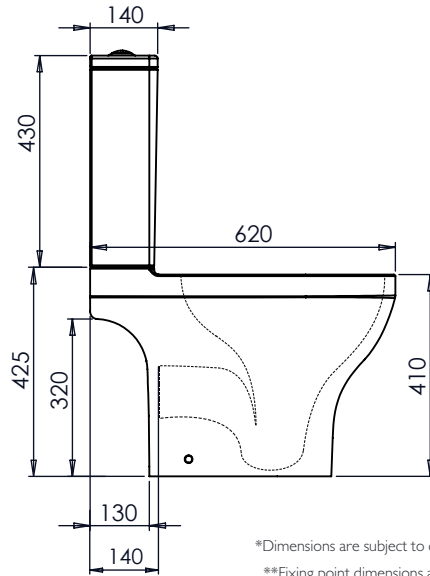

- 1. 2x Nylon Floor Bracket
- 2. 4x Stainless Steel Screws
- 3. 2x Nylon Screw Plugs
- 4. 2x Nylon Screw Collars
- 5. 2x Nylon Collar Caps (Metalic Finish)

DIMENSIONS

DIAGRAMS NOT TO SCALE | ALL DIMENSIONS IN MM TOLERANCE OF ± 5MM
ALL PRODUCTS CONFORM TO BRITISH STANDARDS

*Dimensions are subject to change, customers are advised to measure actual product before commencing installation.
**Fixing point dimensions are for guidance only. The positions of fixings must be checked when product is received.

FAQs

Q - Where is the inlet valve?
A - Bottom inlet, back right or left of pan.
WC is supplied with a blanking plug for the hole that is not used.

Q - What is the flush volume?
A - 6/4L

Q - Rim Type?
A - Rimless

Key Dimensions Descriptions	Key Dimensions (mm)
Front to Back Footprint	370mm/500mm from wall
Left to Right Footprint	220mm
Bowl Front to Back	329mm
Bowl Left to Right	284mm
Pan Height (+Cistern)	425mm (855mm)
Pan Overall Front to Back	620mm
Centre Waste Outlet to Floor	180mm + 15mm - 10mm
Width of Void	200mm
Is there a Ceramic Brace Bar	No
Distance from Spigot to back of Pan	140mm