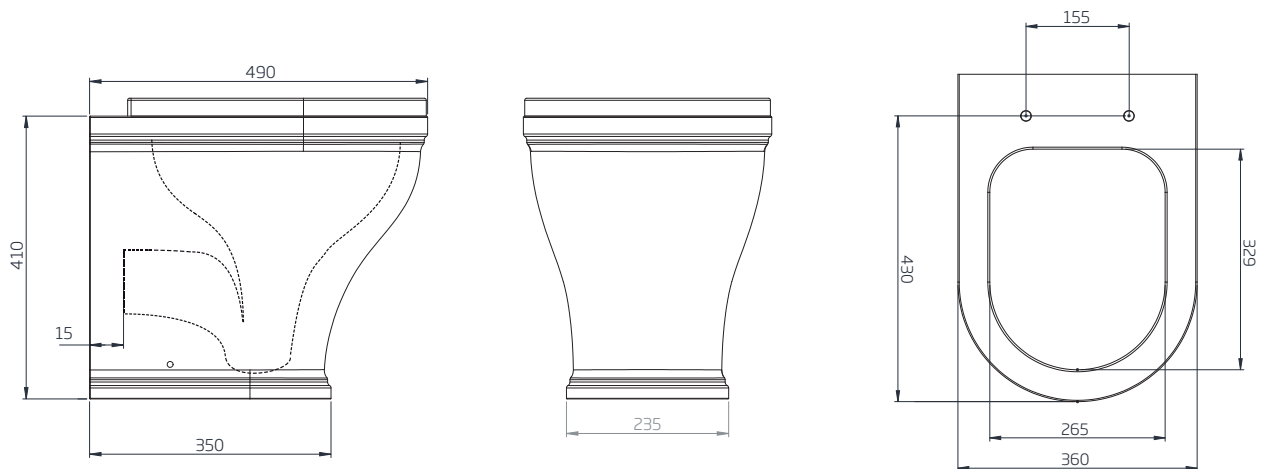

TECHNICAL DATA SHEET

Back To Wall WC Pan - 634987

NO.	Description	Fixings included	Gross Weight
1	Soft Close Toilet Seat	YES	2.1KG
2	Rimless Back to Wall WC	YES	25KG

Floor Fixings

- 1. 2x Nylon Floor Bracket
- 2. 4x Stainless Steel Screws
- 3. 2x Nylon Screw Plugs
- 4. 2x Nylon Screw Collars
- 5. 2x Nylon Collars Caps (Metalic Finish)

DIMENSIONS

DIAGRAMS NOT TO SCALE | ALL DIMENSIONS IN MM TOLERANCE OF ± 5 MM

ALL PRODUCTS CONFORM TO BRITISH STANDARDS

*Dimensions are subject to change, customers are advised to measure actual product before commencing installation.

Q - Are there any spares?
A - Yes, spares are available. Contact customer services if required.

Key Dimensions Descriptions	Key Dimensions (mm)
Front to Back Footprint	350mm
Left to Right Footprint	235mm
Bowl Front to Back	329mm
Bowl Left to Right	265mm
Pan Height	410mm
Pan Overall front to Back	490mm
Centre Flush Inlet to Floor	375mm
Centre Waste Outlet to Floor	180mm
Width of Void	180mm
Is there a Ceramic Brace Bar	Yes
Distance from Spigot to back of Pan	15mm