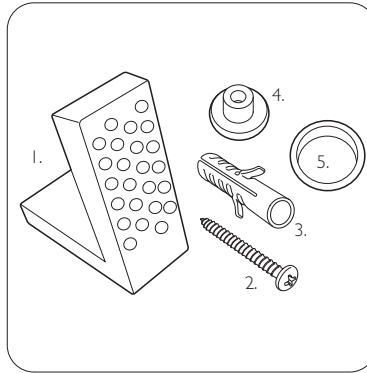

TECHNICAL DATA SHEET

Back To Wall WC Pan - 634987

NO.	Description	Fixings included	Gross Weight
1	Soft Close Toilet Seat	YES	2.1KG
2	Rimless Back to Wall WC	YES	25KG

Floor Fixings

- 1. 2x Nylon Floor Bracket
- 2. 4x Stainless Steel Screws
- 3. 2x Nylon Screw Plugs
- 4. 2x Nylon Screw Collars
- 5. 2x Nylon Collars Caps (Metalic Finish)

DIMENSIONS

DIAGRAMS NOT TO SCALE | ALL DIMENSIONS IN MM TOLERANCE OF ± 5 MM

ALL PRODUCTS CONFORM TO BRITISH STANDARDS

*Dimensions are subject to change, customers are advised to measure actual product before commencing installation.

Q - Are there any spares?
A - Yes, spares are available. Contact customer services if required.

Key Dimensions Descriptions	Key Dimensions (mm)
Front to Back Footprint	350mm
Left to Right Footprint	235mm
Bowl Front to Back	329mm
Bowl Left to Right	265mm
Pan Height	410mm
Pan Overall front to Back	490mm
Centre Flush Inlet to Floor	375mm
Centre Waste Outlet to Floor	180mm
Width of Void	180mm
Is there a Ceramic Brace Bar	Yes
Distance from Spigot to back of Pan	15mm