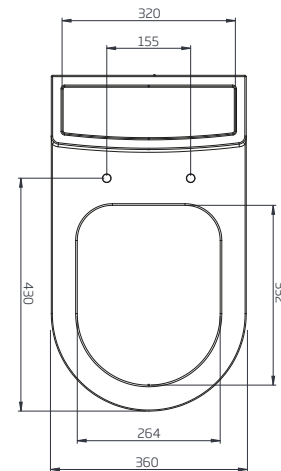

## Closed Coupled Open Back WC - 634980

NO.	Description	Fixings included	Gross Weight
1	Close Coupled Cistern	YES	15KG
2	Soft Close Toilet Seat	YES	2.1KG
3	Rimless Open Back WC	YES	24.5KG

Floor Fixings

1. 2x Nylon Floor Bracket
2. 4x Stainless Steel Screws
3. 2x Nylon Screw Plugs
4. 2x Nylon Screw Collars
5. 2x Nylon Collar Caps (Metalic Finish)

### DIMENSIONS

DIAGRAMS NOT TO SCALE | ALL DIMENSIONS IN MM TOLERANCE OF ± 5MM  
ALL PRODUCTS CONFORM TO BRITISH STANDARDS

\*Dimensions are subject to change, customers are advised to measure actual product before commencing installation.  
\*\*Fixing point dimensions are for guidance only. The positions of fixings must be checked when product is received.

### FAQs

Q - Where is the inlet valve?  
A - Bottom inlet, back right of the pan.

Q - Are there any other compatible seats?  
A - No

Q - What is the flush volume?  
A - 6/4L

Q - Rim type?  
A - Rimless

Q - Can this pan be used with a side connection outlet pipe?  
A - No

Key Dimensions Descriptions	Key Dimensions (mm)
Front to Back Footprint	350mm
Left to Right Footprint	235mm
Bowl Front to Back	332mm
Bowl Left to Right	264mm
Pan Height (+Cistern)	420mm
Pan Overall Front to Back	620mm
Centre Waste Outlet to Floor	180mm
Width of Void	155mm
Is there a Ceramic Brace Bar	No
Distance from Spigot to back of Pan	137mm