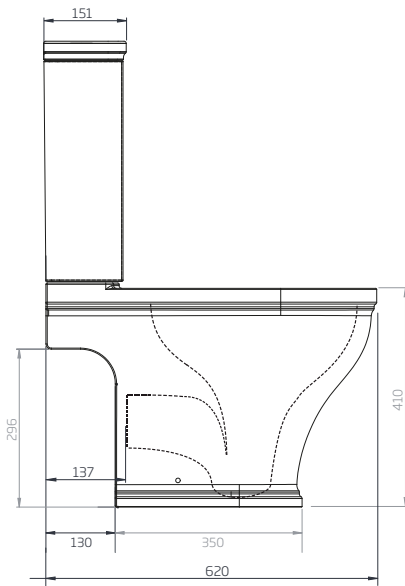

## Closed Coupled Open Back WC - 634980

NO.	Description	Fixings included	Gross Weight
1	Close Coupled Cistern	YES	15KG
2	Soft Close Toilet Seat	YES	2.1KG
3	Rimless Open Back WC	YES	24.5KG

Floor Fixings

1. 2x Nylon Floor Bracket
2. 4x Stainless Steel Screws
3. 2x Nylon Screw Plugs
4. 2x Nylon Screw Collars
5. 2x Nylon Collar Caps (Metalic Finish)

### DIMENSIONS

DIAGRAMS NOT TO SCALE | ALL DIMENSIONS IN MM TOLERANCE OF ± 5MM  
ALL PRODUCTS CONFORM TO BRITISH STANDARDS

\*Dimensions are subject to change, customers are advised to measure actual product before commencing installation.  
\*\*Fixing point dimensions are for guidance only. The positions of fixings must be checked when product is received.

### FAQs

Q - Where is the inlet valve?  
A - Bottom inlet, back right of the pan.

Q - Are there any other compatible seats?  
A - No

Q - What is the flush volume?  
A - 6/4L

Q - Rim type?  
A - Rimless

Q - Can this pan be used with a side connection outlet pipe?  
A - No

Key Dimensions Descriptions	Key Dimensions (mm)
Front to Back Footprint	350mm
Left to Right Footprint	235mm
Bowl Front to Back	332mm
Bowl Left to Right	264mm
Pan Height (+Cistern)	420mm
Pan Overall Front to Back	620mm
Centre Waste Outlet to Floor	180mm
Width of Void	155mm
Is there a Ceramic Brace Bar	No
Distance from Spigot to back of Pan	137mm