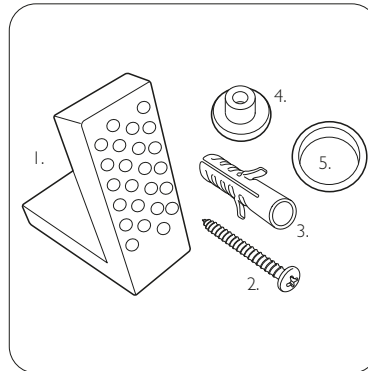

## Closed Coupled Open Back WC - 634980

NO.	Description	Fixings included	Gross Weight
1	Close Coupled Cistern	YES	15KG
2	Soft Close Toilet Seat	YES	2.1KG
3	Rimless Open Back WC	YES	24.5KG

Floor Fixings

1. 2x Nylon Floor Bracket
2. 4x Stainless Steel Screws
3. 2x Nylon Screw Plugs
4. 2x Nylon Screw Collars
5. 2x Nylon Collar Caps (Metalic Finish)

### DIMENSIONS

DIAGRAMS NOT TO SCALE | ALL DIMENSIONS IN MM TOLERANCE OF ± 5MM  
ALL PRODUCTS CONFORM TO BRITISH STANDARDS

\*Dimensions are subject to change, customers are advised to measure actual product before commencing installation.  
\*\*Fixing point dimensions are for guidance only. The positions of fixings must be checked when product is received.

### FAQs

Q - Where is the inlet valve?  
A - Bottom inlet, back right of the pan.

Q - Are there any other compatible seats?  
A - No

Q - What is the flush volume?  
A - 6/4L

Q - Rim type?  
A - Rimless

Q - Can this pan be used with a side connection outlet pipe?  
A - No

Key Dimensions Descriptions	Key Dimensions (mm)
Front to Back Footprint	350mm
Left to Right Footprint	235mm
Bowl Front to Back	332mm
Bowl Left to Right	264mm
Pan Height (+Cistern)	420mm
Pan Overall Front to Back	620mm
Centre Waste Outlet to Floor	180mm
Width of Void	155mm
Is there a Ceramic Brace Bar	No
Distance from Spigot to back of Pan	137mm