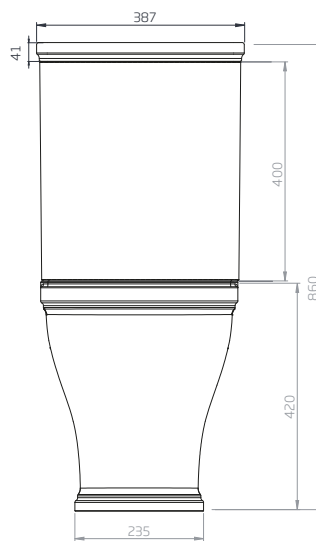

## Closed Coupled Open Back WC - 634980

NO.	Description	Fixings included	Gross Weight
1	Close Coupled Cistern	YES	15KG
2	Soft Close Toilet Seat	YES	2.1KG
3	Rimless Open Back WC	YES	24.5KG

Floor Fixings

1. 2x Nylon Floor Bracket
2. 4x Stainless Steel Screws
3. 2x Nylon Screw Plugs
4. 2x Nylon Screw Collars
5. 2x Nylon Collar Caps (Metalic Finish)

### DIMENSIONS

DIAGRAMS NOT TO SCALE | ALL DIMENSIONS IN MM TOLERANCE OF ± 5MM  
ALL PRODUCTS CONFORM TO BRITISH STANDARDS

\*Dimensions are subject to change, customers are advised to measure actual product before commencing installation.  
\*\*Fixing point dimensions are for guidance only. The positions of fixings must be checked when product is received.

### FAQs

Q - Where is the inlet valve?  
A - Bottom inlet, back right of the pan.

Q - Are there any other compatible seats?  
A - No

Q - What is the flush volume?  
A - 6/4L

Q - Rim type?  
A - Rimless

Q - Can this pan be used with a side connection outlet pipe?  
A - No

Key Dimensions Descriptions	Key Dimensions (mm)
Front to Back Footprint	350mm
Left to Right Footprint	235mm
Bowl Front to Back	332mm
Bowl Left to Right	264mm
Pan Height (+Cistern)	420mm
Pan Overall Front to Back	620mm
Centre Waste Outlet to Floor	180mm
Width of Void	155mm
Is there a Ceramic Brace Bar	No
Distance from Spigot to back of Pan	137mm