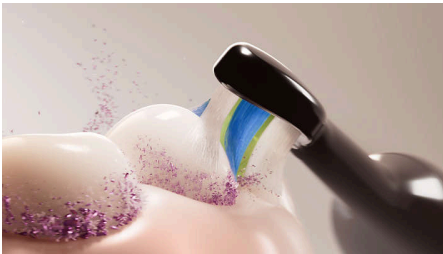

Say goodbye to plaque

Our whitening brush head uses densely packed bristles to remove up to 7 x more plaque than a manual toothbrush, while treating your whole mouth to a refreshing clean.