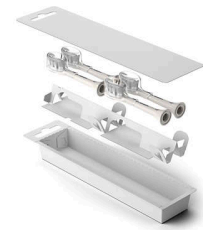

Paper-based packaging

All of our brush heads come in paper-based packaging which can be recycled where facilities are available.