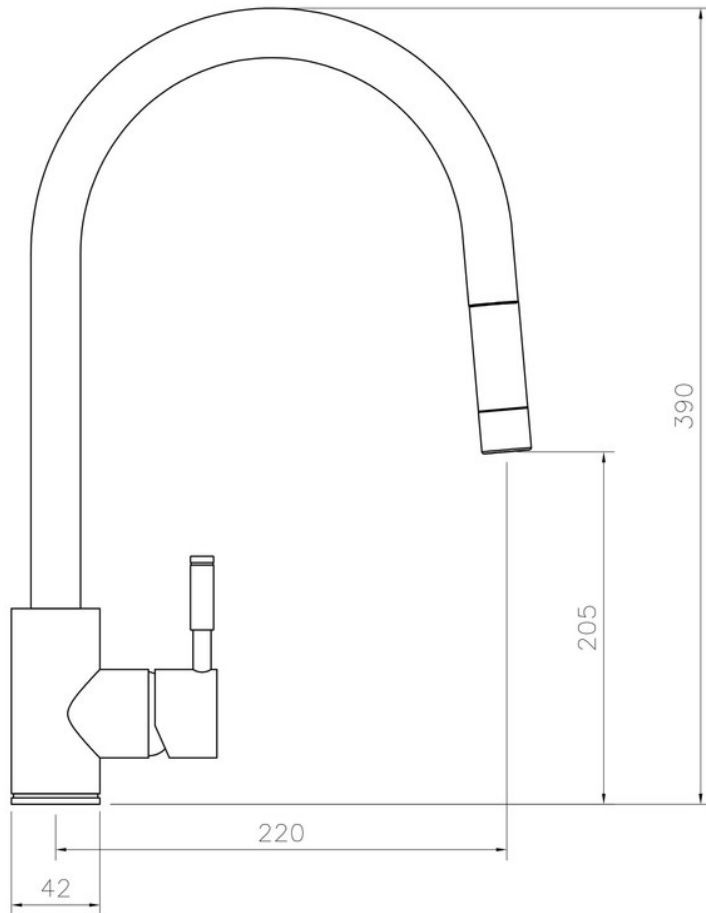

AQUATREND SINGLE LEVER TAP BRUSHED

TRE1SLPOBF/

Technical Drawing

Date of download: March 18, 2022

AGA Rangemaster continuously seeks improvements in specification, design and production of products and thus, alterations take place periodically. Whilst every effort is made to produce up to date resources, the information included here is intended as a guide. Always refer to the installation instructions when fitting, installation work should be completed by a professional tradesman.