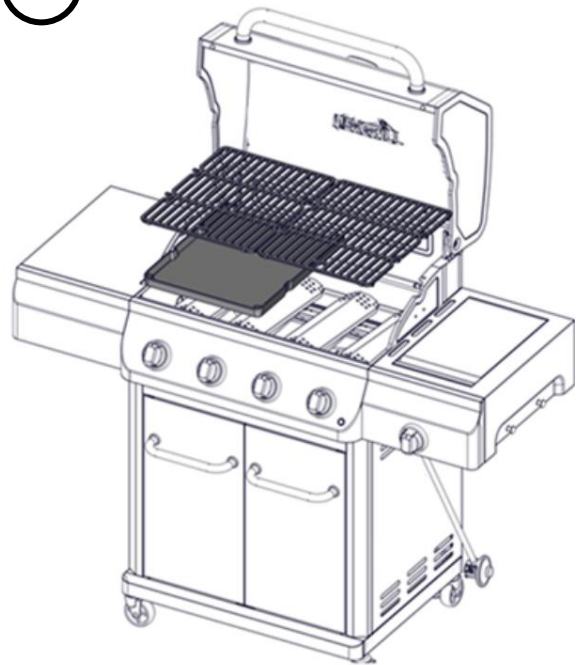

Assembly Instructions

4 BURNER GAS GRILL WITH SEARING SIDE BURNER

720-1126C
ITM. / ART. 1807190

19001133A0

Table of Contents

Package Parts List	2
Tools Needed	5
Hardware Pack List	5
Assembly Instructions	6

Cooking grid configurations

1

2

3

4

Side Burner Cooking Grid Configurations

1

2