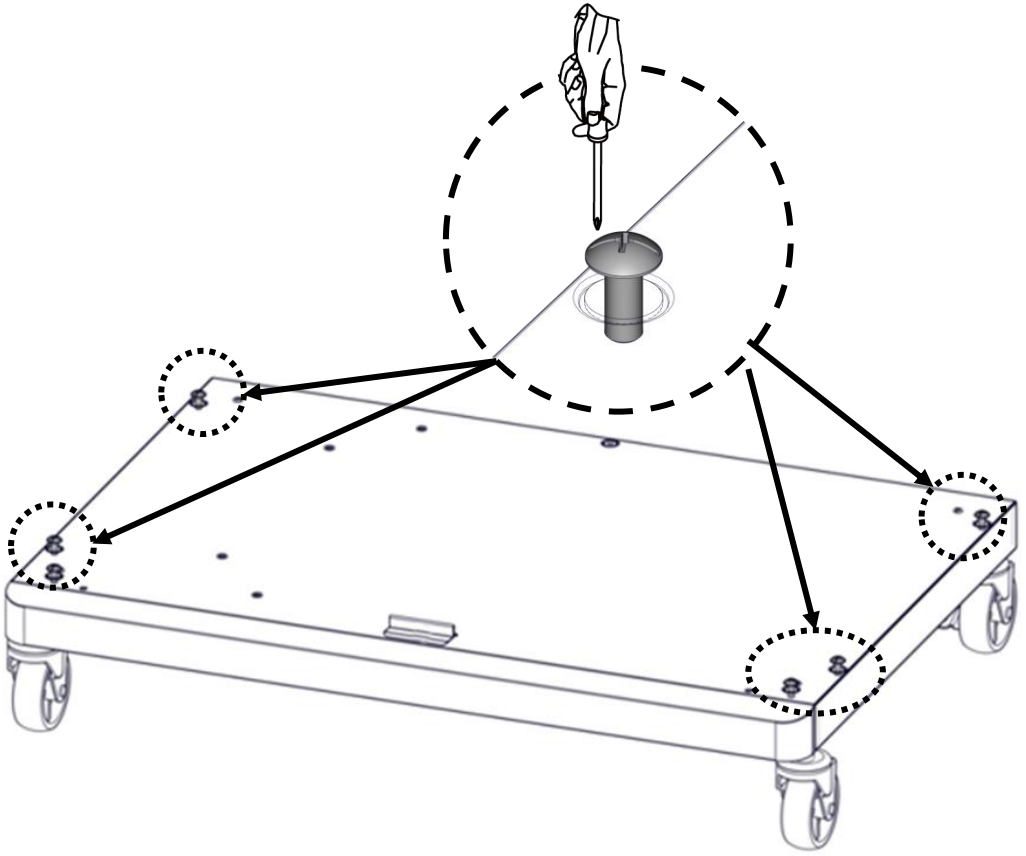

30

Tools Needed

Some parts come with screws pre-installed. Loosen and tighten for final assembly.

Hardware Pack List

Truss Head Screw
1/4 - 20 x 5/8"

Truss Head Screw
5/32 - 32 x 3/8 "

Flat Washer
1/4"

Flat Washer
5/32"

Assembly Instructions

1 !

2

3

4

5

6

11