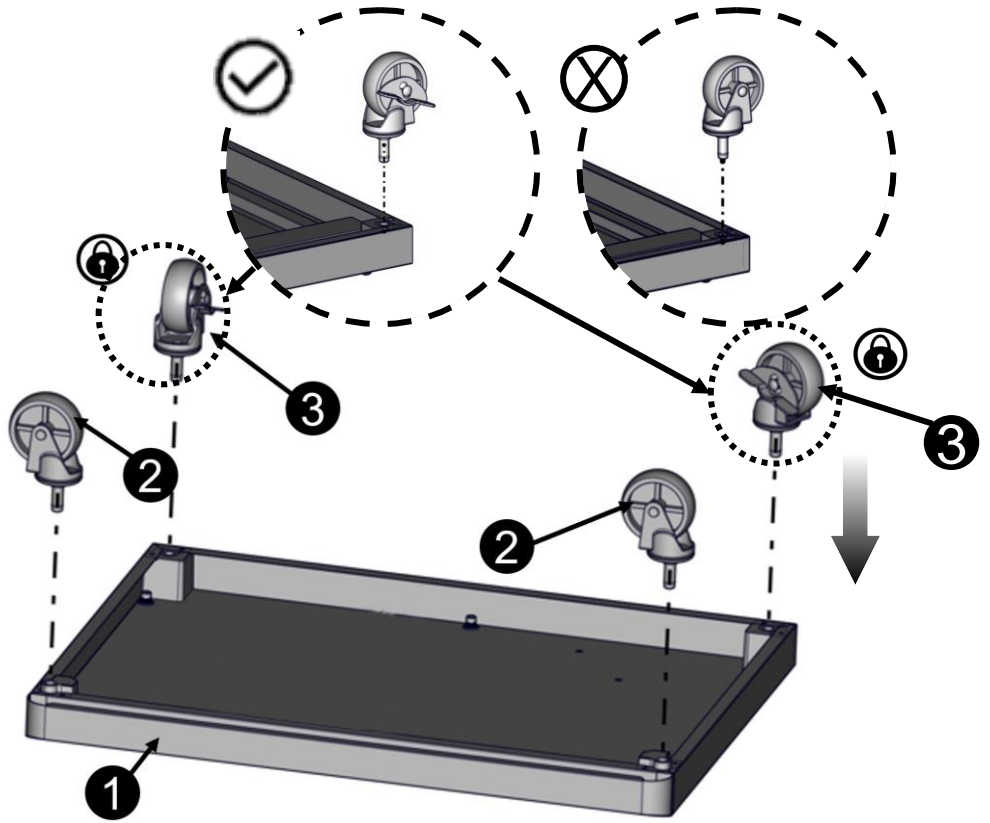

Assembly Instructions

1 !