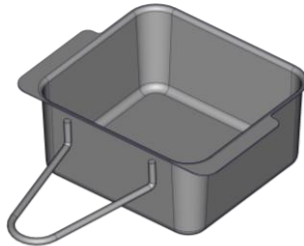

USE OUTDOORS ONLY

Package Parts List

<p>1</p> 	<p>2 (x2)</p> 
<p>3 (x2) (lock icon)</p> 	<p>4</p> 
<p>5</p> 	<p>6</p> 
<p>7</p> 	<p>8</p> 
<p>9</p> 	<p>10</p> 

Package Parts List

11

12 (x2)

13

14

15

16

17

18

19

20

Package Parts List

21 (x4)

22 (x2)

23

24

25

26

27

28

29

30

Tools Needed

Some parts come with screws pre-installed. Loosen and tighten for final assembly.

Hardware Pack List

Truss Head Screw
1/4 - 20 x 5/8"

Truss Head Screw
5/32 - 32 x 3/8 "

Flat Washer
1/4"

Flat Washer
5/32"