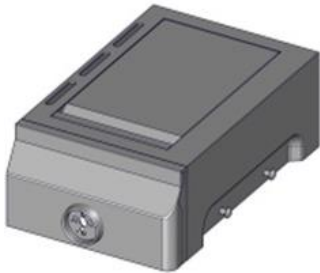

Assembly Instructions

4 BURNER GAS GRILL WITH SEARING SIDE BURNER

720-1126C
ITM. / ART. 1807190

19001133A0

Table of Contents

Package Parts List	2
Tools Needed	5
Hardware Pack List	5
Assembly Instructions	6

USE OUTDOORS ONLY

Package Parts List

<p>1</p> 	<p>2 (x2)</p> 
<p>3 (x2) (lock icon)</p> 	<p>4</p> 
<p>5</p> 	<p>6</p> 
<p>7</p> 	<p>8</p> 
<p>9</p> 	<p>10</p> 

Package Parts List

11

12 (x2)

13

14

15

16

17

18

19

20

Package Parts List

21 (x4)