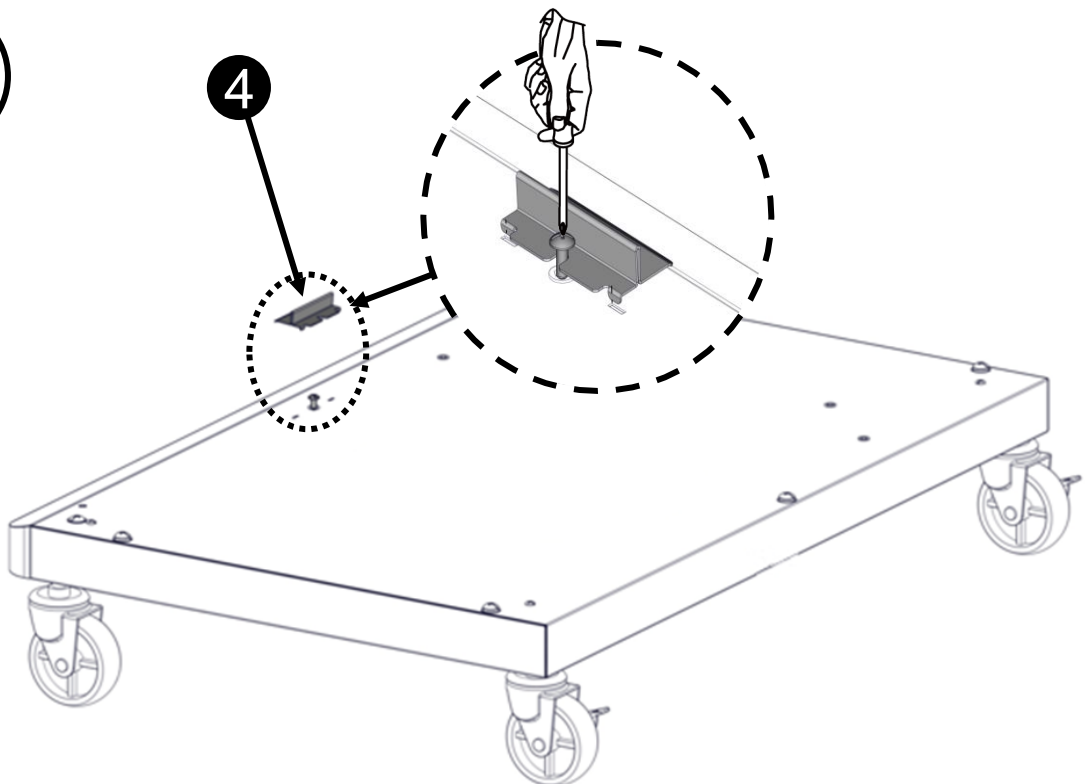

Assembly Instructions

1 !

2