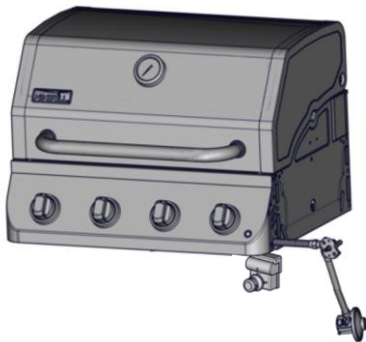

Package Parts List

11

12 (x2)

13

14

15

16

17

18

19

20