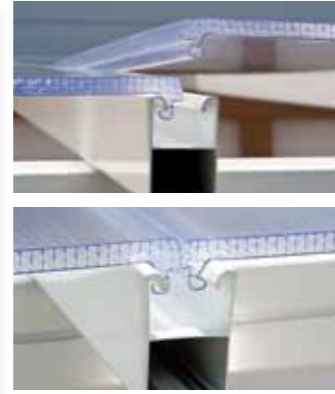

With 50% Margin of Safety

Position adjustment of poles

Built-in gutters

Click N Lock roof system

Anchoring kit included

Dress up your carport space

- A functional and aesthetic carport.
- Multiwall polycarbonate panels provide your car shade and protection from rain, hail and harmful UV rays
- A range of sizes for motorcycles, sail boats, cars and SUVs.
- Maintenance free - no corrosion, rust, rot, moss or fungus

Added value – adjustable and flexible

3m/10' Depth

4m/13' Depth

Custom fitting wall height, ^A leg depth ^B and distance ^C to match your patio dimensions

- Clear roofing brings sunlight to your patio and home
- Virtually unbreakable 8mm Multiwall polycarbonate panels
- 100% protected from harmful UV rays
- Maintenance free – no rust, rot or peel
- Sturdy and durable structure - powder coated aluminum profiles

Enjoy windy days in your outdoor sun lounge

- Crystal clear, see through, solid Polycarbonate side panels
- Protection during windy weather
- Installed as a side screen for added privacy
- Available as a separate unit to attach to all sizes of Palram's Feria 3m/10' and Feria 4m/14' patio covers*
- The Feria - Sidewall can be used for both sides