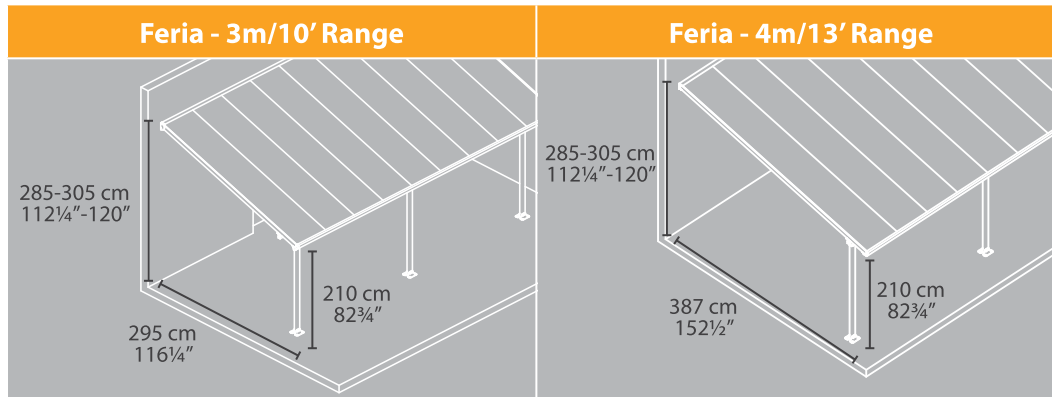

Feria - 3x3m/10x10'

Feria - 3x4.2m/10x14'

Feria - 3x5.4m/10x17'

Feria - 4m/13'

Feria - SideWall

Feria - Carport

Feria™ - Patio Covers *Style and stability for many years to come*

Specifications

| Product Dim. | 3x3.05m 10'x10' | 3x4.25m 10'x14' | 3x5.46m 10'x17' | 4x4.25m 13'x14' | 1.81m/6' Extension Kit | SideWall 3 | SideWall 4 | EZ Link Kit |
|--------------|--------------------|--------------------|--------------------|--------------------|---------------------------|------------|------------|-------------|
| Item # | 701691 | 701692 | 701693 | 702291 | 701696 | 701695 | 701694 | 702532 |

| 4m/13' Size | 4.25m/14' | 1.81m/6' | 6.06m/20' | 7.87m/25'9" | 8.5m/27'10" | 10.3m/33'9" | 12.1m/39'9" | 12.76m/41'10" | 14.57m/47'9" |
|--------------------|-----------|----------|-----------|-------------|-------------|-------------|-------------|---------------|--------------|
| 4.25m/14' | 1 | | 1 | 1 | 2 | 2 | 2 | 3 | 3 |
| 1.81m/6' Extension | | 1 | 1 | 2 | | 1 | 2 | | 1 |
| EZ Link Kit | | | | | 1 | 1 | 1 | 2 | 2 |